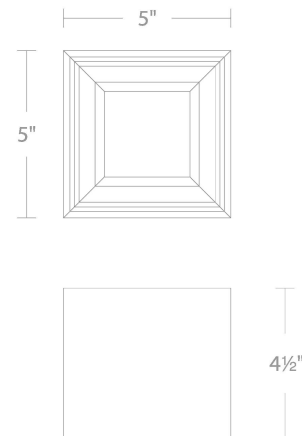

Fixture Type: _____

Catalog Number: _____

Project: _____

Location: _____

Downtown

Square Outdoor Ceiling Mount

Model & Size	Color Temp & CRI	Finish	Watt	LED Lumens	Delivered Lumens
FM-W47206 5"	3000K 90	BK Black	12W	900	495
	3500K 90	WT White	12W	925	519
	4000K 90		12W	950	490

Example: **FM-W47206-40-WT**

For custom requests please contact customs@wacighting.com

FEATURES

- Built in color temperature adjustability. Switch from 3000K/3500K/4000K
- ACLED driverless technology
- 5 Year warranty

SPECIFICATIONS

Color Temp:	4000K,3500K,3000K
Input:	120 VAC,50/60Hz
CRI:	90
Dimming:	ELV: 100-10% ,TRIAC: 100-10%
Rated Life:	54000 Hours
Mounting:	Can be mounted on ceiling or wall in all orientations
Standards:	ETL, cETL,IP65,Title 24 JA8-2019 Compliant Wet Location Listed
Construction:	Aluminum body, glass diffuser

FINISHES:

White

Black

LINE DRAWING:

FM-W47206