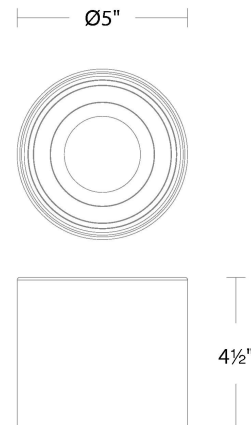

Fixture Type: _____

Catalog Number: _____

Project: _____

Location: _____

Downtown

Round Outdoor Ceiling Mount

Model & Size	Color Temp & CRI	Finish	Watt	LED Lumens	Delivered Lumens
FM-W47205 5"	3000K 90	BK Black	12W	900	331
	3500K 90	WT White	12W	925	350
	4000K 90		12W	950	333

Example: **FM-W47205-40-WT**

For custom requests please contact customs@wacighting.com

FEATURES

- Built in color temperature adjustability. Switch from 3000K/3500K/4000K
- ACLED driverless technology
- 5 Year warranty

SPECIFICATIONS

Color Temp:	3000K,3500K,4000K
Input:	120 VAC,50/60Hz
CRI:	90
Dimming:	ELV: 100-10% ,TRIAC: 100-10%
Rated Life:	54000 Hours
Mounting:	Can be mounted on ceiling or wall in all orientations
Standards:	ETL, cETL,IP65,Title 24 JA8-2019 Compliant
	Wet Location Listed
Construction:	Aluminum body, glass diffuser

FINISHES:

Black

White

LINE DRAWING:

FM-W47205