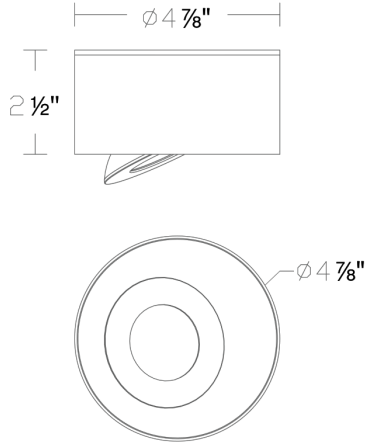

Project:

Location:

Fixture Type:

Catalog Number:

AVAILABLE FINISHES:

I Spy

FM-W44205

PRODUCT DESCRIPTION

FEATURES

- Driver concealed within the fixture
- Rotatable multi-axis gimbal ring
- Built in color temperature adjustability. Switch from 3000K/3500K/4000K

SPECIFICATIONS

Rated Life	50000 Hours
Standards	ETL, cETL,Wet Location Listed,IP65,Title 24 JA8: 2019 Compliant
Input	120-277V,50/60Hz
Dimming	ELV: 100-5%,TRIAC: 100-5%
Mounting	Can be mounted on ceiling or wall in all orientations
Color Temp	3000K,3500K,4000K
CRI	90
Construction	Aluminum spun body with glass diffuser

FM-W44205

Model & Size	Color Temp	Finish	LED Watts	LED Lumens	Delivered Lumens
FM-W44205 5"	3000K	BK Black	9.1W	1185	759
	3000K	WT White	9.1W	1185	759
	3500K	BK Black	9.1W	1185	759
	3500K	WT White	9.1W	1185	759
	4000K	BK Black	9.1W	1185	759
	4000K	WT White	9.1W	1185	759