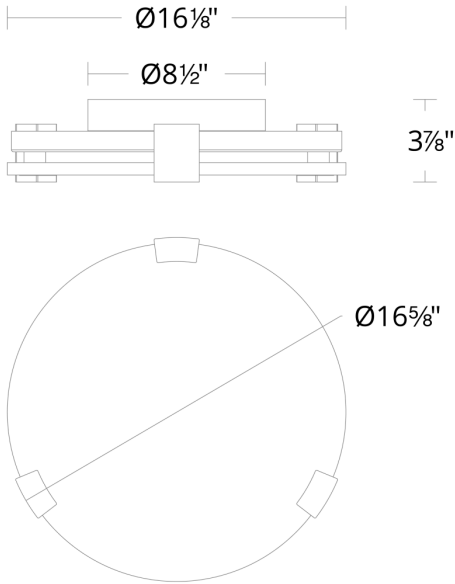

FM-60217

Project:

Location:

Fixture Type:

Catalog Number:

AVAILABLE FINISHES:

Catalonia

FM-60217

PRODUCT DESCRIPTION

First class quality alabaster from Spain creates a work of art with die cast aluminum accents. This earthy element transforms your home into an artistic space with unique character that celebrates beauty and harmony. Available in aged brass and antique nickel finishes.

FEATURES

- Driver concealed within the canopy
- Ambient illumination
- First class quality Spanish alabaster
- Natural alabaster with unique veining in each crafted piece

SPECIFICATIONS

Rated Life	50000 Hours
Standards	ETL, cETL, Damp Location Listed, Title 24 JA8: 2019 Compliant
Input	120-277V, 50/60Hz
Dimming	ELV, 0-10V, TRIAC
CRI	90
Mounting	Can be mounted on ceiling or wall in all orientations
Color Temp	3000K
Construction	Aluminum spun frame with die cast brackets, alabaster shade, and PC diffuser

Model & Size	Color Temp	Finish	LED Watts	LED Lumens	Delivered Lumens
FM-60217 17"	3000K	AB Aged Brass	37W	2647	1627
	3000K	AN Antique Nickel	37W	2647	1627

Example: **FM-60217-AN**

For custom requests please contact customs@modernforms.com