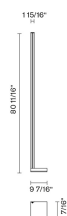

Pivot

F39C01A01

Vittorio Massimo

Fixture Type

Project Name

Description

Floor lamp with white painted aluminium structure.

Voltage

120V

Dimmable

PUSH

Specs

DRY

Light source

LED 1x90W-120°
3000K
10000 CRI >90

Notes

Included accessories

LED
Dimmable electronic driver

Weight Lamp

Net: 0 lb

Packaging

Gross weight: 0 lb
Volume: 0 ft³
Number of boxes:

Dimensions

Material

Pivot F39

Other options

code	electrification	technical info
F39 C01 A 01	LED 120V x90W-120° 3000K 10000 Cri >90	 DRY
F39 C02 A 01	LED 120V x90W-120° 2700K 10000lm Cri >90	 DRY
F39 C01 A 21	LED 120V x90W-120° 3000K 10000 Cri >90	 DRY
F39 C02 A 21	LED 120V x90W-120° 2700K 10000lm Cri >90	 DRY
F39 C01 A 75	LED 120V x90W-120° 3000K 10000 Cri >90	 DRY