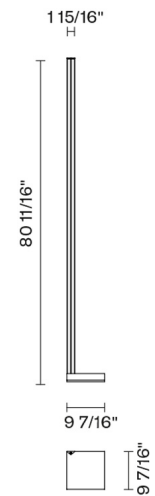

Pivot

F39C01A01

Vittorio Massimo

Fixture Type

Project Name

Description

Floor lamp with white painted aluminium structure.

Voltage

120V

Dimmable

PUSH

Specs

DRY

Light source

LED 1x90W-120°
3000K
10000 CRI >90

Notes

Included accessories

LED
Dimmable electronic driver

Weight Lamp

Net: 0 lb

Packaging

Gross weight: 0 lb
Volume: 0 ft³
Number of boxes:

Dimensions

Material

Pivot F39

Other options

code	electrification	technical info
F39 C01 A 01	LED 120V x90W-120° 3000K 10000 Cri >90	 DRY
F39 C02 A 01	LED 120V x90W-120° 2700K 10000lm Cri >90	 DRY
F39 C01 A 21	LED 120V x90W-120° 3000K 10000 Cri >90	 DRY
F39 C02 A 21	LED 120V x90W-120° 2700K 10000lm Cri >90	 DRY
F39 C01 A 75	LED 120V x90W-120° 3000K 10000 Cri >90	 DRY