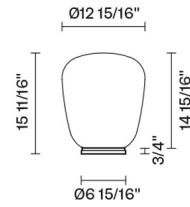

Lumi

F07B41A01

A.Saggia & V.Sommella / D&G Studio

Fixture Type

Project Name

Dimensions

Description

Table lamp with diffuser in satin-finish white blown glass. Supporting structure made of metal or polyester reinforced with glass fibre, painted white.