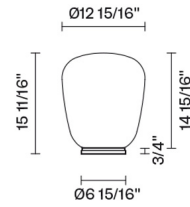

Lumi

F07B21A01

A.Saggia & V.Sommella / D&G Studio

Fixture Type

Project Name

Dimensions

Description

Table lamp with diffuser in satin-finish white blown glass. Supporting structure made of metal or polyester reinforced with glass fibre, painted white.

Voltage

120V

Socket

1xE26

Specs

DRY

Material

Glass - Metal