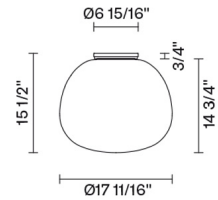

Lumi

F07E13A01

A.Saggia & V.Sommella / D&G Studio

Fixture Type

Project Name

Dimensions

Description

Ceiling lamp with diffuser in satin-finish white blown glass. Supporting structure made of metal or polyester reinforced with glass fibre, painted white.