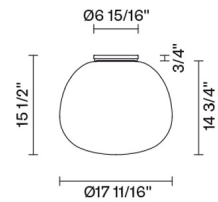

Lumi

F07E05A01

A.Saggia & V.Sommella / D&G Studio

Fixture Type

Project Name

Dimensions

Description

Ceiling lamp with diffuser in satin-finish white blown glass. Supporting structure made of metal or polyester reinforced with glass fibre, painted white.

Voltage

120V

Socket

1xE26

Specs

DRY

Material

Glass - Metal