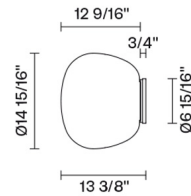

Lumi

F07G37A01

A.Saggia & V.Sommella / D&G Studio

Fixture Type

Project Name

Dimensions

Description

Wall/ceiling lamp with diffuser in satin-finish white blown glass. Supporting structure made of metal or polyester reinforced with glass fibre, painted white.

Voltage

120V

Dimmable

TRIAC

Specs

DRY

Material

Glass - Metal