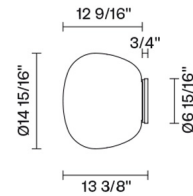

Lumi

F07G07A01

A.Saggia & V.Sommella / D&G Studio

Fixture Type

Project Name

Dimensions

Description

Wall/ceiling lamp with diffuser in satin-finish white blown glass. Supporting structure made of metal or polyester reinforced with glass fibre, painted white.