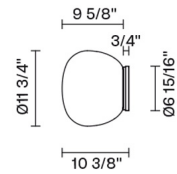

Lumi

F07G05A01

A.Saggia & V.Sommella / D&G Studio

Fixture Type

Project Name

Dimensions

Description

Wall/ceiling lamp with diffuser in satin-finish white blown glass. Supporting structure made of metal or polyester reinforced with glass fibre, painted white.

Voltage

120V

Socket

1xE26

Specs

DRY

Material

Glass - Metal