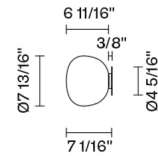

Lumi

F07G03A01

A.Saggia & V.Sommella / D&G Studio

Fixture Type

Project Name

Dimensions

Description

Wall/ceiling lamp with diffuser in satin-finish white blown glass. Supporting structure made of metal or polyester reinforced with glass fibre, painted white.