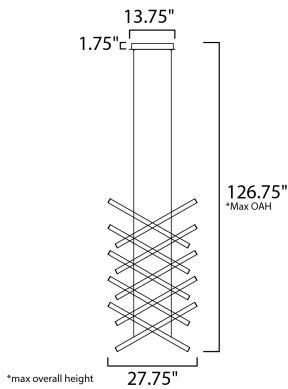

PRODUCT DESCRIPTION

Minimalist batons of extruded Black aluminum are fitted with V shaped acrylic diffusers for a wider beam of light. They can be arranged in numerous configurations allowing creativity and design of your own unique sculpture.

MEASUREMENTS

- DIMENSION : 27.75" L x 1.5" W x 27.75" H
- MAX OAH : 126.75" OAH
- CANOPY : 13.75" W x 1.75" H x 13.75" L
- HANGING WEIGHT : 12.8 lb

LAMPING

- INPUT VOLTAGE : 120V
- LUMENS : 7,560 Rated (4,860 Del.)
- BULB : 1 x 10W LED PCB Integrated , 108W Total
- BULB INCLUDED : (Integrated)
- DIMMABLE : ELV or Triac CL
- CRI : 80 CRI
- COLOR_TEMP : 3000K