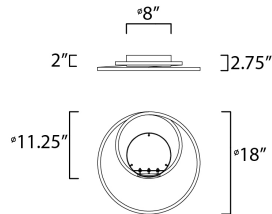

PRODUCT DESCRIPTION

This playful design of a continuous channel spiraling from the canopy to create unique lighting sculptures. LED mounted inside the channel provides ample illumination with an indirect effect.

MEASUREMENTS

DIMENSION : 18" L x 18" W x 2.75" H
 CANOPY : 8" W x 2" H x 8" L
 HANGING WEIGHT : 4 lb

LAMPING

INPUT VOLTAGE : 120V
 LUMENS : 3,710 Rated (3,200 Del.)
 BULB : 1 x 53W LED PCB Integrated , 53W Total
 BULB INCLUDED : (Integrated)
 DIMMABLE : ELV or Triac CL
 CRI : 80+ CRI
 COLOR_TEMP : 3000K

FINISHES OPTION

-  Black
-  Matte Silver

MATERIAL

Aluminum, Acrylic, Steel

RATINGS

cETLus
 Dry Location

ADDITIONAL

RATED LIFE 40000 Hours
 OPERATING TEMPERATURE:
 -20°C (-4°F), 40°C (104°F)