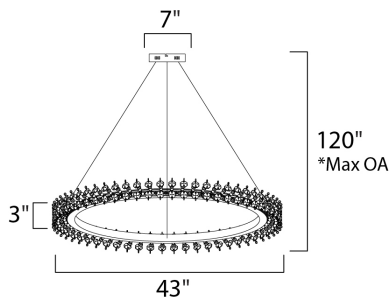

\*max overall height

**MEASUREMENTS**

DIMENSION : 43" L x 43" W x 3" H  
 MAX OAH : 120" OAH  
 CANOPY : 7" W x 1.5" H x 7" L  
 HANGING WEIGHT : 18.92 lb

**LAMPING**

INPUT VOLTAGE : 120V  
 LUMENS : 2,660 Rated  
 BULB : 1 x 38W LED PCB Integrated , 38W Total  
 BULB INCLUDED : (Integrated)  
 DIMMABLE : Triac CL  
 CRI : 90+ CRI  
 COLOR\_TEMP : 4000K