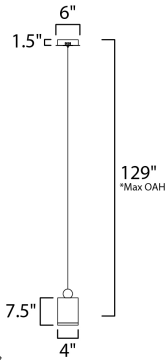

PRODUCT DESCRIPTION

These geometric pendants can be arranged at various heights to create both a sculptural and functional form. Housings of plated Gold in various shapes and sizes are topped with a round handle of Black and finished on the bottom with a Clear acrylic diffuser.

*max overall height

MEASUREMENTS

DIMENSION : 4" L x 4" W x 7.5" H
 MAX OAH : 129" OAH
 CANOPY : 6" W x 1.5" H x 6" L
 HANGING WEIGHT : 2.86 lb

LAMPING

INPUT VOLTAGE : 120V
 LUMENS : 504 Rated (450 Del.)
 BULB : 1 x 7.2W LED PCB Integrated , 7W Total
 BULB INCLUDED : (Integrated)
 DIMMABLE : Triac CL
 CRI : 80+ CRI
 COLOR_TEMP : 3000K