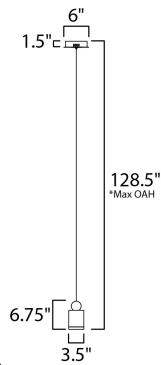

PRODUCT DESCRIPTION

These geometric pendants can be arranged at various heights to create both a sculptural and functional form. Housings of plated Gold in various shapes and sizes are topped with a round handle of Black and finished on the bottom with a Clear acrylic diffuser.

MEASUREMENTS

DIMENSION : 3.5" L x 3.5" W x 6.75" H
 MAX OAH : 128.5" OAH
 CANOPY : 6" W x 1.5" H x 6" L
 HANGING WEIGHT : 2.42 lb

LAMPING

INPUT VOLTAGE : 120V
 LUMENS : 350 Rated (240 Del.)
 BULB : 1 x 5W LED PCB Integrated , 5W Total
 BULB INCLUDED : (Integrated)
 DIMMABLE : Triac CL
 CRI : 80+ CRI
 COLOR_TEMP : 3000K

*max overall height

FINISHES OPTION

 Black / Gold

GLASS

Clear Acrylic 75

MATERIAL

Aluminum, Stainless Steel, Acrylic

RATINGS