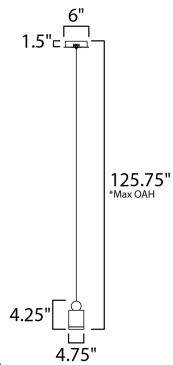

PRODUCT DESCRIPTION

These geometric pendants can be arranged at various heights to create both a sculptural and functional form. Housings of plated Gold in various shapes and sizes are topped with a round handle of Black and finished on the bottom with a Clear acrylic diffuser.

MEASUREMENTS

DIMENSION : 4.75" L x 4.75" W x 4.25" H
 MAX OAH : 125.75" OAH
 CANOPY : 6" W x 1.5" H x 6" L
 HANGING WEIGHT : 2.42 lb

LAMPING

INPUT VOLTAGE : 120V
 LUMENS : 504 Rated (450 Del.)
 BULB : 1 x 7.2W LED PCB Integrated , 7W Total
 BULB INCLUDED : (Integrated)
 DIMMABLE : Triac CL
 CRI : 80+ CRI
 COLOR_TEMP : 3000K

*max overall height

FINISHES OPTION

GLASS

Clear Acrylic 75

MATERIAL

Aluminum, Stainless Steel, Acrylic

RATINGS

cETLus
 Dry Location