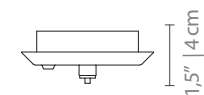

Approx. 5 kg | 11 lbs

BULBS

2 x G9 LED Bulbs 4W (included)

(bulbs not included for North America)

DIMENSIONS

TUBE DIAM.: 3,2" | 8 cm

WIDTH: 39,4" | 100 cm

CORD HEIGHT: 59" | 150 cm (adjust.)

SHADE

DESCRIPTION

SHADES

1 unit

TUBE DIAM.: 3,2" | 8 cm

WIDTH: 39,4" | 100 cm

Shade with LED Bulbs 

CANOPY

DESCRIPTION

9,8" | 25 cm
(or adjustable - magnetic)