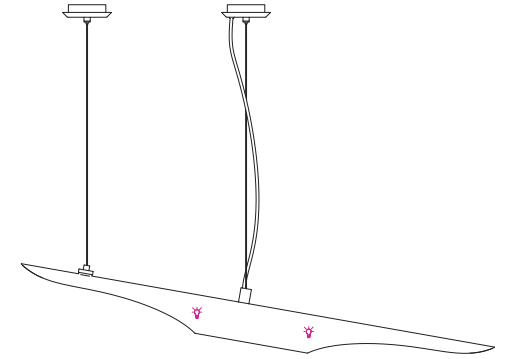

Approx. 5 kg | 11 lbs

BULBS

2 x G9 LED Bulbs 4W (included)

(bulbs not included for North America)

DIMENSIONS

TUBE DIAM.: 3,2" | 8 cm

WIDTH: 39,4" | 100 cm

CORD HEIGHT: 59" | 150 cm (adjust.)

BULBS

2 x G9 LED Bulbs 4W (included)

(bulbs not included for North America)

BULB STANDARD

LIGHT TECHNOLOGY: LED

POWER: 4W

LUMENS: 360LM

COLOUR TEMPERATURE: 3000K

SHADE

DESCRIPTION

SHADES

1 unit

TUBE DIAM.: 3,2" | 8 cm

WIDTH: 39,4" | 100 cm

Shade with LED Bulbs 

CANOPY

DESCRIPTION

9,8" | 25 cm
(or adjustable - magnetic)