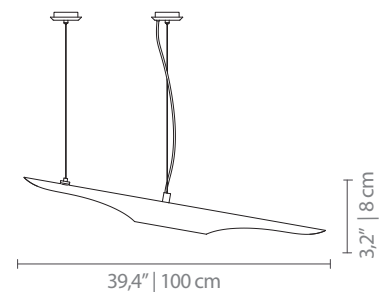

Approx. 5 kg | 11 lbs

BULBS

2 x G9 LED Bulbs 4W (included)

(bulbs not included for North America)

DIMENSIONS

TUBE DIAM.: 3,2" | 8 cm

WIDTH: 39,4" | 100 cm

CORD HEIGHT: 59" | 150 cm (adjust.)

COLTRANE | SUSPENSION

PACKAGE

(Cardboard Box)

WIDTH: 46,4" | 118 cm

HEIGHT: 8,6" | 22 cm

DEPTH: 8,6" | 22 cm

PACKAGE VOLUME: 0,06 m³

WEIGHT: Approx. 6kg | 13lbs

SHADE

DESCRIPTION

SHADES

1 unit

TUBE DIAM.: 3,2" | 8 cm

WIDTH: 39,4" | 100 cm

Shade with LED Bulbs 

CANOPY

DESCRIPTION

9,8" | 25 cm
(or adjustable - magnetic)