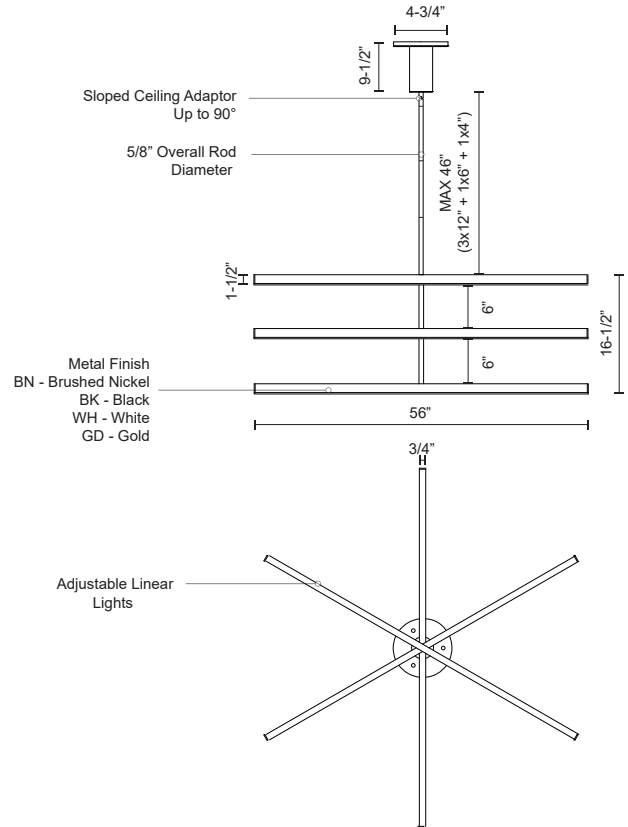

VEGA
CH10356
CHANDELIERS

PROJECT

CH10356-BK
Black

CH10356-BN
Brushed Nickel

CH10356-GD
Gold

CH10356-WH
White

SPECIFICATION DETAILS

* For custom options, consult factory for details.

Fixture Dimensions	L56" x W3/4" x H16-1/2"
Light Source	LED with DC Driver
Wattage	69W
Total Lumens	5740lm
Delivered Lumens	BK-3484lm; BN-5333lm; GD-5137lm; WH-5862lm;
Voltage	120V
Color Temperature	3000K
CRI (Ra)	90CRI
Optional Color Temps	2700K - 5000K Available, Minimum Order Quantities Apply
LED Rated Life	50,000 hours
Dimming	100% - 10%, TRIAC or ELV Dimmer (Not Included)
Diffuser Details	White Acrylic Diffuser
Adjustable	Yes
Rod Length	46" Max (3x12" + 1x6" + 1x4")
Ceiling Adaptor	Yes, Up to 90 Degrees
Location	Dry
Warranty	5 Years
Canopy Dimensions	D4-3/4" x H9-1/2"
CEC Title 24 JA8	Yes, JA8-19

DESCRIPTION

The linear lights can be configured at different heights and angles to create distinct sculptural orientations. Ordered into clean parallels or jumbled in playful asymmetry, Vega can be customized to complement any space.