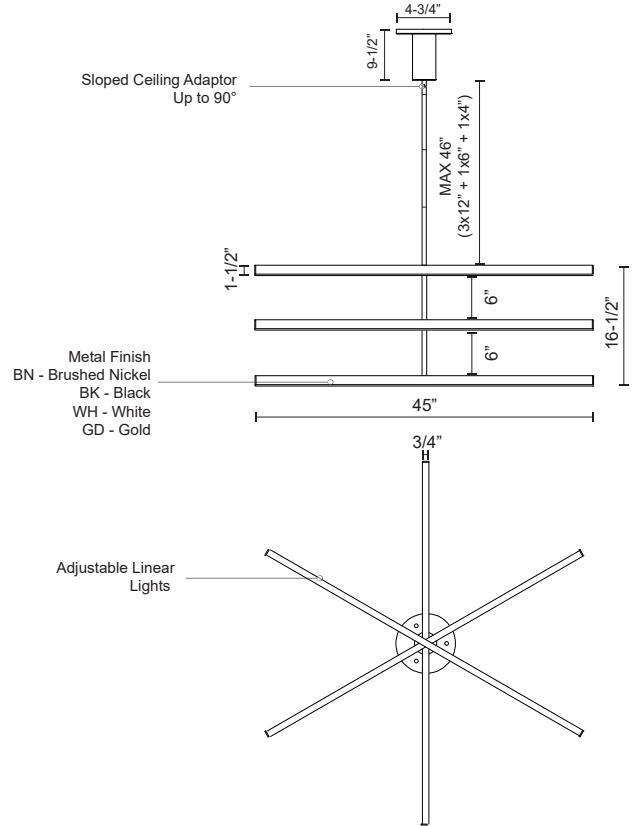

**VEGA**  
**CH10345**  
CHANDELIERS

PROJECT

CH10345-BK  
Black

CH10345-BN  
Brushed Nickel

CH10345-GD  
Gold

CH10345-WH  
White

**SPECIFICATION DETAILS**

\* For custom options, consult factory for details.

<b>Fixture Dimensions</b>	L45" x W3/4" x H16-1/2"
<b>Light Source</b>	LED with DC Driver
<b>Wattage</b>	54W
<b>Total Lumens</b>	4490lm
<b>Delivered Lumens</b>	BK-2185lm; BN-3345lm; GD-3222lm; WH-3677lm;
<b>Voltage</b>	120V
<b>Color Temperature</b>	3000K
<b>CRI (Ra)</b>	90CRI
<b>Optional Color Temps</b>	2700K - 5000K Available, Minimum Order Quantities Apply
<b>LED Rated Life</b>	50,000 hours
<b>Dimming</b>	100% - 10%, TRIAC or ELV Dimmer (Not Included)
<b>Diffuser Details</b>	White Acrylic Diffuser
<b>Adjustable</b>	Yes
<b>Rod Length</b>	46" Max (3x12" + 1x6" + 1x4")
<b>Ceiling Adaptor</b>	Yes, Up to 90 Degrees
<b>Location</b>	Dry
<b>Warranty</b>	5 Years
<b>CEC Title 24 JA8</b>	Yes, JA8-19
<b>Canopy Dimensions</b>	D4-3/4" x H9-1/2"

**DESCRIPTION**

Machined aluminum with powder-coated or electroplated finish. Trio of linear lights, suspended from a central spindle. Down light distribution.

**KUZCO**

19054 28TH AVENUE  
SURREY - BC V3Z 6M3  
CANADA