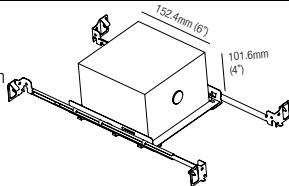

AT064R01030

Air Tight Recessed Box
for Insulated Ceiling with
30mm Hole