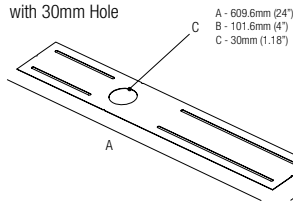

## MP-R030

Mounting Plate  
 with 30mm Hole