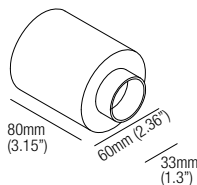

Optionals - Accessoires - Accesorios

CS1006

Recessing box
Boîtier d'encastrement
Caja de empotrar

L001

Low luminance louvre
Filtre basse luminance
Filtro de baja luminancia

Note: the filter must be ordered together with the lighting fixture
Note: le filtre doit être commandé en même temps que l'appareil
Nota: el filtro debe pedirse junto con la luminaria