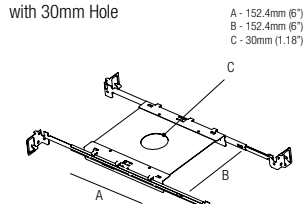

T-BAR Installation

R01030

Mounting Plate
with 30mm Hole

IC Housings

IC064R01030

Recessed Box for
Insulated Ceiling with
30mm Hole