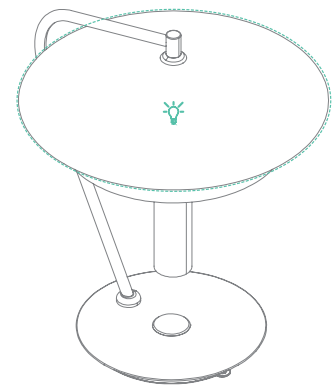

BASIE | TABLE

Basie table light is a vintage mid-century lamp with distinct features that make it stand out in any room setting. Handmade in brass, with an aluminum shade and a marble base, it features a top cover that can be customized with any RAL color of your choosing. Looking its best in more formal settings, this graciously large table lamp is the perfect fit for a classic living room or entryway.

DIMENSIONS

WIDTH: 16,1" | 41 cm
HEIGHT: 19,6" | 50 cm
LENGTH: 19,2" | 49 cm

BASIE | TABLE

PACKAGE

(Cardboard Box)

WIDTH: 24,0" | 61 cm

HEIGHT: 22,4" | 57 cm

DEPTH: 24,0" | 61 cm

PACKAGE VOLUME: 0,21 m³

WEIGHT: Approx. 16 kg | 35,2 lbs

BULBS

2 x G9 LED Bulbs 4W (included)

(bulbs not included for North America)

BULB STANDARD

LIGHT TECHNOLOGY: LED

POWER: 4W

LUMENS: 360 LM

COLOUR TEMPERATURE: 3000K

SHADE DESCRIPTION

SHADES

1 unit

HEIGHT: 5,1" | 13 cm

DIAMETER: 15,7" | 40 cm

Shade with LED Bulbs 