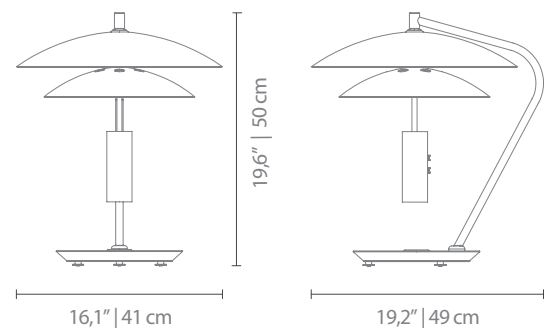

MATERIALS

BODY: Brass
SHADE: Aluminum
BASE: Marble

STANDARD FINISHES*

BODY: Gold Plated
SHADE: White Matte
BASE: Estremoz Marble

WEIGHT

Approx. 12 kg | 26,5 lbs

BULBS

2 x G9 LED Bulbs 4W (included)
(bulbs not included for North America)

DIMENSIONS

WIDTH: 16,1" | 41 cm
HEIGHT: 19,6" | 50 cm
LENGTH: 19,2" | 49 cm

BASIE | TABLE

PACKAGE

(Cardboard Box)

WIDTH: 24,0" | 61 cm

HEIGHT: 22,4" | 57 cm

DEPTH: 24,0" | 61 cm

PACKAGE VOLUME: 0,21 m³

WEIGHT: Approx. 16 kg | 35,2 lbs

BULBS

2 x G9 LED Bulbs 4W (included)

(bulbs not included for North America)

BULB STANDARD

LIGHT TECHNOLOGY: LED

POWER: 4W

LUMENS: 360 LM

COLOUR TEMPERATURE: 3000K

SHADE DESCRIPTION

SHADES

1 unit

HEIGHT: 5,1" | 13 cm

DIAMETER: 15,7" | 40 cm

Shade with LED Bulbs 