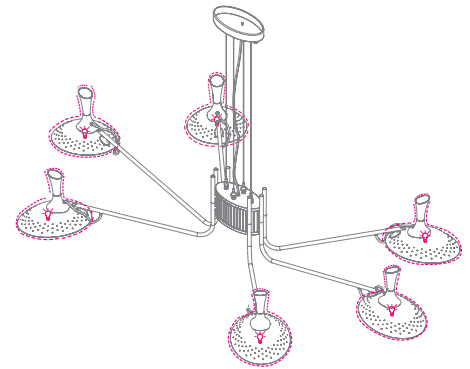

BULB STANDARD - G9

LIGHT TECHNOLOGY: LED

POWER: 4W

LUMENS: 360LM

COLOUR TEMPERATURE: 3000K

BULB STANDARD - E14

LIGHT TECHNOLOGY: LED

POWER: 5W

LUMENS: 360LM

COLOUR TEMPERATURE: 3000K

SHADE

DESCRIPTION

SHADES

6 units

WIDTH: 9,0" | 23 cm

HEIGHT: 9,0" | 23 cm