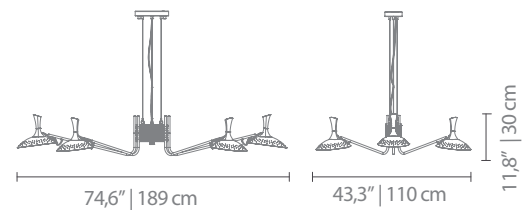

Approx. 15 kg | 33 lbs

BULBS

6 x G9 Halogen Bulbs 28W (included)
(bulbs not included for North America)

6 x E14 Halogen Bulbs 28W (included)
(bulbs not included for North America)

DIMENSIONS

WIDTH: 43,3" | 110,2 cm

HEIGHT: 11,3" | 28,8 cm

LENGHT: 74,6" | 189,5 cm

ABBEY | SUSPENSION

PACKAGE

(Plywood Box)

WIDTH: 77,5" | 197 cm

HEIGHT: 21,6" | 55 cm

DEPTH: 72" | 183 cm

PACKAGE VOLUME: 4,565 m³

WEIGHT: Approx. 290kg | 639,34 lbs

BULBS

6 x G9 LED Bulbs 4W (included)

(bulbs not included for North America)

6 x E14 LED Bulbs 5W (included)

(bulbs not included for North America)

LENGTH: 11,0" | 28 cm

Shade with LED Bulbs 

CANOPY

DESCRIPTION

2,1" | 5,5 cm

9,2" | 23,5 cm

4,9" | 12,5 cm