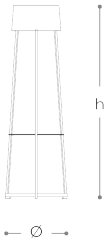

8 3 1 6 / P

ANTEA

Reading lamp with blown glass diffuser with shaded titanium finish. Metal structure with iron grey finish and shelves in "fume" glass. Double LED source with double switching system.

DESIGNER

Jlenia Viscardi

DIMENSIONS

Diameter : 53 cm
Height: 150 cm

TYPE

Mounting: Floor
Environment: Indoor

GLASS / CRYSTAL

Shiny titanium coating

LIGHT SOURCES AVAILABLE

Temperature: 3000K
Lumen: 3900
Led: 43w
CRI: >90

ELECTRIC INFO

Dimmable: No
Driver: Included
Tension: 230V
Energy class: A++

METAL

Iron Grey

CERTIFICATIONS

MATERIALS

Glass, Metal