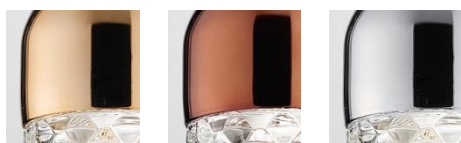

**US FEDOR 6**

Design by Dima Loginoff

Collection consisting of recessed downlight and suspended lamps. Available in several colors and sizes. LED light source with GU10 fitting.

Typology: SUSPENDED LAMP

**Ratings**

- GU10
- Downlight
- Installs over 4 in. octagonal J-box (support independently)
- Supply voltage 120 V AC
- Switch mode: on-off
- Aluminum/glass shade

**US FEDOR 6**

lb 20.11 ft<sup>3</sup> 8.476

**Product code composition**

**FEDORA**

Type	Article	Colours	Finish	Source
US	FEDOR 6	RO rose gold + glass BR bronze + glass CR chrome + glass	BC white varnished metal	GU1 GU10 LED 6 x 7W included diffused beam 3000K

DRY LOCATION    CRI80    dimmable ELY TRAILING EDGE PHASE CUT    120VAC **LED**    2100 lm    50 lm/W  
 example composition code **US FEDOR6 BR BC GU1**

Available colors

**RO**  
Rose Gold

**BR**  
Bronze