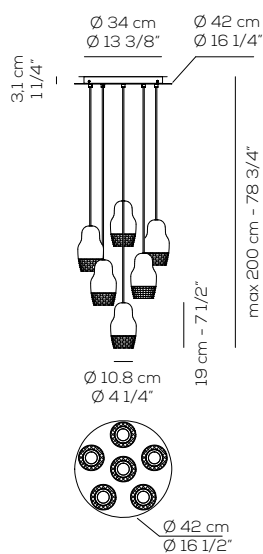

**US FEDOR 6**

Design by Dima Loginoff

Collection consisting of recessed downlight and suspended lamps. Available in several colors and sizes. LED light source with GU10 fitting.

Typology: SUSPENDED LAMP

**Ratings**

- GU10
- Downlight
- Installs over 4 in. octagonal J-box (support independently)
- Supply voltage 120 V AC
- Switch mode: on-off
- Aluminum/glass shade

**US FEDOR 6**

lb 20.11 ft<sup>3</sup> 8.476

**Product code composition**

**FEDORA**

Type	Article	Colours	Finish	Source
US	FEDOR 6	RO rose gold + glass BR bronze + glass CR chrome + glass	BC white varnished metal	GU1 GU10 LED 6 x 7W included diffused beam 3000K

**CR**  
Chrome

CUSTOMER \_\_\_\_\_ NOTES \_\_\_\_\_

USFEDOR6\_\_ BCGU1

**NOTICE:**

Luminous flux for all LED luminaires is shown at source level.  
 Technical data could be subject to alteration without notice. Axo Light does not provide legal guarantee for the accuracy of this data sheet.