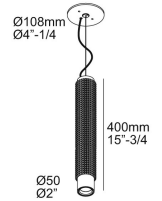

Specification Sheet

PUNK 452 C 92740 DIM8
6 471 222 922 ED8

[Weblink](#)

Available colors: BLACK (6 471 222 922 ED8 B)
GOLD COLORED (6 471 222 922 ED8 GC)

LED 6,4W / CRI>90 / 2700K / 587lm
REFLECTOR WFL-40°
INCL.DIMMABLE LED POWER SUPPLY 350mA-DC
MAINS DIMMING - TRAILING EDGE
INCL.1 x CABLE SUSPENSION SINGLE AUTO. 5'
INCL.1 x CABLE 3 x 18 AWG
For other CRI or KELVIN, contact factory
For other voltages or dimming options, contact factory.

LED Technics: Light source: 587 lm // 6 W // 92 lm/W
Luminaire: 488 lm // 7 W // 66 lm/W

120V / 60Hz

Class 2 N.a.
Ada N.a.
Installation methods 4" J-BOX

Weight: 2.5 LBS
Protection level: IP20 - suitable for damp locations
Minimum distance: n.a.

Requirements :
MIDISPY TUBE