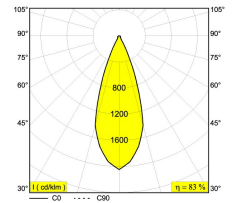

Specification Sheet

PUNK 452 C 92740 DIM8
6 471 222 922 ED8

[Weblink](#)

Available colors: BLACK (6 471 222 922 ED8 B)
GOLD COLORED (6 471 222 922 ED8 GC)

LED 6,4W / CRI>90 / 2700K / 587lm
REFLECTOR WFL-40°
INCL.DIMMABLE LED POWER SUPPLY 350mA-DC
MAINS DIMMING - TRAILING EDGE
INCL.1 x CABLE SUSPENSION SINGLE AUTO. 5'
INCL.1 x CABLE 3 x 18 AWG
For other CRI or KELVIN, contact factory
For other voltages or dimming options, contact factory.

LED Technics: Light source: 587 lm // 6 W // 92 lm/W
Luminaire: 488 lm // 7 W // 66 lm/W

120V / 60Hz

Class 2 N.a.
Ada N.a.
Installation methods 4" J-BOX

Weight: 2.5 LBS
Protection level: IP20 - suitable for damp locations
Minimum distance: n.a.

Requirements :
MIDISPY TUBE