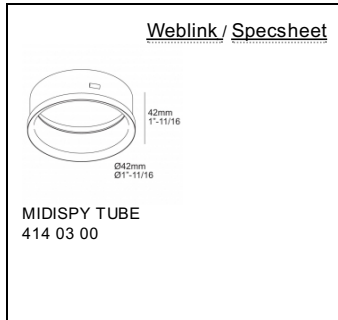

22/04/2022 05:47:06

Specification Sheet

PUNK 452 C 92740 DIM8
6 471 222 922 ED8

[Weblink](#)

Available colors: BLACK (6 471 222 922 ED8 B)
 GOLD COLORED (6 471 222 922 ED8 GC)

LED 6,4W / CRI>90 / 2700K / 587lm
 REFLECTOR WFL-40°
 INCL.DIMMABLE LED POWER SUPPLY 350mA-DC
 MAINS DIMMING - TRAILING EDGE
 INCL.1 x CABLE SUSPENSION SINGLE AUTO. 5'
 INCL.1 x CABLE 3 x 18 AWG
 For other CRI or KELVIN, contact factory
 For other voltages or dimming options, contact factory.

LED Technics: Light source: 587 lm // 6 W // 92 lm/W
 Luminaire: 488 lm // 7 W // 66 lm/W

120V / 60Hz

Class 2 N.a.
 Ada N.a.
 Installation methods 4" J-BOX

Weight: 2.5 LBS
 Protection level: IP20 - suitable for damp locations
 Minimum distance: n.a.

Requirements :
 MIDISPY TUBE

For detailed installation instructions, please consult the manual. [6_471_222_XXX_ED8_HAND.pdf](#)

USA / deltalight.us / +1(954) 677 9800
Canada / deltalight.ca / +1(905) 813 6130

Specification Sheet

PUNK 452 C 92740 DIM8
6 471 222 922 ED8

Related references

FINISH YOUR PRODUCT

PUNK 452 C 92740 DIM8
6 471 222 922 ED8

Related project picture of product family: