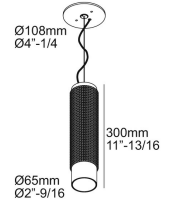

22/04/2022 05:45:21

Specification Sheet

PUNK 622 C 92733 DIM8
6 471 322 811 922 ED8

[Weblink](#)

Available colors: BLACK (6 471 322 811 922 ED8 B)
 GOLD COLORED (6 471 322 811 922 ED8 GC)

LED 7,1W / CRI>90 / 2700K / 779lm
 REFLECTOR FL-33°
 INCL.DIMMABLE LED POWER SUPPLY 350mA-DC
 MAINS DIMMING - TRAILING EDGE
 INCL.1 x CABLE SUSPENSION SINGLE AUTO. 5'
 INCL.1 x CABLE 2 x 18 AWG
 For other CRI or KELVIN, contact factory
 For other voltages or dimming options, contact factory.

LED Technics: Light source: 779 lm // 7 W // 110 lm/W
 Luminaire: 400 lm // 8 W // 49 lm/W

120V / 60Hz

Class 2 N.a.
 Ada N.a.
 Installation methods 4" J-BOX

Weight: 2.5 LBS
 Protection level: IP20 - suitable for damp locations
 Minimum distance: n.a.

PUNK 622 C 92733 DIM8
6 471 322 811 922 ED8

Related references

LIGHT ALTERING DEVICES

[Weblink / Specsheet](#)

Ø50mm
Ø2"

GLASS SBL 50
413 03 05

[Weblink / Specsheet](#)

Ø50mm
Ø2"

Ø50mm
Ø2"

SPREAD LENS 50
413 03 03

Related references

FINISH YOUR PRODUCT

[Weblink / Specsheet](#)

53mm
2-1/8"

Ø50mm
Ø2-3/8"

SPY TUBE
414 01 00