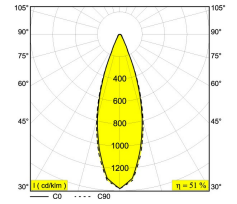

22/04/2022 05:45:21

Specification Sheet

PUNK 622 C 92733 DIM8
6 471 322 811 922 ED8

[Weblink](#)

Available colors: BLACK (6 471 322 811 922 ED8 B)
 GOLD COLORED (6 471 322 811 922 ED8 GC)

LED 7,1W / CRI>90 / 2700K / 779lm
 REFLECTOR FL-33°
 INCL.DIMMABLE LED POWER SUPPLY 350mA-DC
 MAINS DIMMING - TRAILING EDGE
 INCL.1 x CABLE SUSPENSION SINGLE AUTO. 5'
 INCL.1 x CABLE 2 x 18 AWG
 For other CRI or KELVIN, contact factory
 For other voltages or dimming options, contact factory.