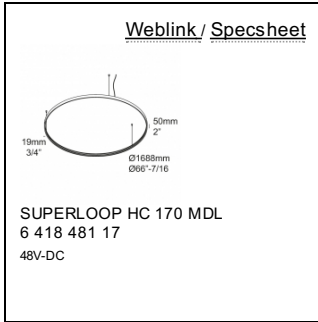

LED Technics: Light source: 570 lm // 6 W // 98 lm/W
 Luminaire: 436 lm // 7 W // 63 lm/W

48V-DC

Class 2 N.a.
 Ada N.a.

Weight: 0.7 LBS
 Protection level: IP20 - suitable for damp locations
 Minimum distance: n.a.

Related references

CONTROL GEAR, BALLAST AND TRANSFORMERS

[Weblink / Specsheet](#)

SMART 48 MODULATOR DIM9
6 300 90 011
48V-DC

Related references

LIGHT ALTERING DEVICES

[Weblink / Specsheet](#)

Ø40mm
Ø1'-9/16

VIZIR HONEYCOMB
473 03 01

[Weblink / Specsheet](#)

Ø40mm
Ø1'-9/16

VIZIR SOFTENING LENS
473 03 04

Related references

FINISH YOUR PRODUCT

**Related references
TO BE USED WITH ...**

SUPERLOOP-HEDRA ON 82715 MDL
6 418 368 821 MDL