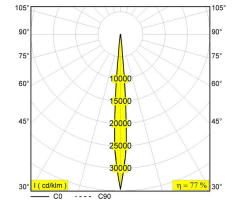

19/04/2022 15:59:37

Specification Sheet

SUPERLOOP-HEDRAON 82715 MDL
6 418 368 821 MDL

[Weblink](#)

Available colors: GOLD COLORED (6 418 368 821 MDL GC)
 BLACK BRONZE (6 418 368 821 MDL BBR)

ADJUSTABLE 0-90°/355°
 LED 6W / CRI>80 / 2700K / 570lm
 LENS SP-8°
 INCL.CLIP 48V ADAPTER
 EXCL.LED POWER SUPPLY 48V-DC
 DIMMING BY DALI / 0-10V CONTROL / PUSH BUTTON via 48V modulator
 For other CRI or KELVIN, contact factory

LED Technics: Light source: 570 lm // 6 W // 98 lm/W
 Luminaire: 436 lm // 7 W // 63 lm/W

48V-DC

Class 2 N.a.
 Ada N.a.

Weight: 0.7 LBS
 Protection level: IP20 - suitable for damp locations
 Minimum distance: n.a.