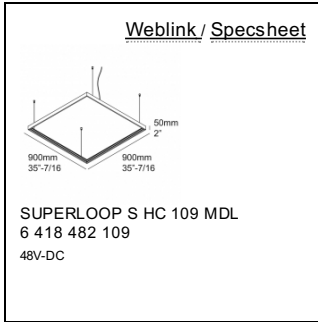

LED Technics: Light source: 570 lm // 6 W // 98 lm/W
 Luminaire: 436 lm // 7 W // 63 lm/W

48V-DC

Class 2 N.a.
 Ada N.a.

Weight: 0.7 LBS
 Protection level: IP20 - suitable for damp locations
 Minimum distance: n.a.

VIZIR HONEYCOMB
473 03 01

[Weblink / Specsheet](#)

Ø40mm
Ø1'-9/16

VIZIR SOFTENING LENS
473 03 04

Related references

FINISH YOUR PRODUCT

**Related references
TO BE USED WITH ...**

SUPERLOOP-HEDRA ON 82715 MDL
6 418 368 821 MDL