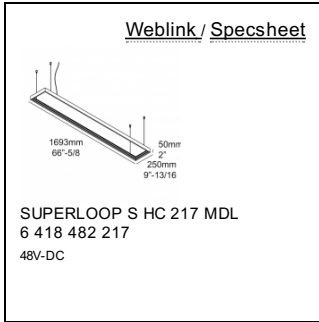

LED Technics: Light source: 570 lm // 6 W // 98 lm/W
 Luminaire: 436 lm // 7 W // 63 lm/W

48V-DC

Class 2 N.a.
 Ada N.a.

Weight: 0.7 LBS
 Protection level: IP20 - suitable for damp locations
 Minimum distance: n.a.

VIZIR HONEYCOMB
473 03 01

[Weblink / Specsheet](#)

Ø40mm
Ø1'-9/16

VIZIR SOFTENING LENS
473 03 04

Related references

FINISH YOUR PRODUCT

**Related references
TO BE USED WITH ...**

SUPERLOOP-HEDRA ON 82715 MDL
6 418 368 821 MDL