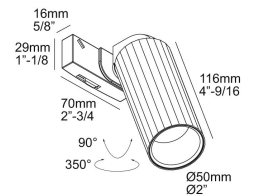

19/04/2022 15:59:37

Specification Sheet

SUPERLOOP-HEDRAON 82715 MDL
6 418 368 821 MDL

[Weblink](#)

Available colors: GOLD COLORED (6 418 368 821 MDL GC)
 BLACK BRONZE (6 418 368 821 MDL BBR)

ADJUSTABLE 0-90°/355°
 LED 6W / CRI>80 / 2700K / 570lm
 LENS SP-8°
 INCL.CLIP 48V ADAPTER
 EXCL.LED POWER SUPPLY 48V-DC
 DIMMING BY DALI / 0-10V CONTROL / PUSH BUTTON via 48V modulator
 For other CRI or KELVIN, contact factory

LED Technics: Light source: 570 lm // 6 W // 98 lm/W
 Luminaire: 436 lm // 7 W // 63 lm/W

48V-DC

Class 2 N.a.
 Ada N.a.

Weight: 0.7 LBS
 Protection level: IP20 - suitable for damp locations
 Minimum distance: n.a.