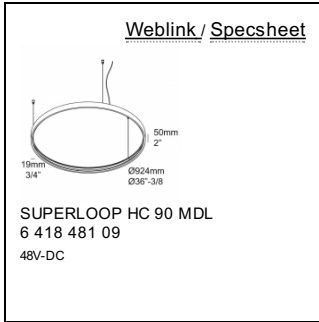

LED Technics: Light source: 570 lm // 6 W // 98 lm/W
 Luminaire: 436 lm // 7 W // 63 lm/W

48V-DC

Class 2 N.a.
 Ada N.a.

Weight: 0.7 LBS
 Protection level: IP20 - suitable for damp locations
 Minimum distance: n.a.

Related references

CONTROL GEAR, BALLAST AND TRANSFORMERS

[Weblink / Specsheet](#)

SMART 48 MODULATOR DIM9
6 300 90 011
48V-DC

Related references

LIGHT ALTERING DEVICES

[Weblink / Specsheet](#)

Ø40mm
Ø1'-9/16

VIZIR HONEYCOMB
473 03 01

[Weblink / Specsheet](#)

Ø40mm
Ø1'-9/16

VIZIR SOFTENING LENS
473 03 04

Related references

FINISH YOUR PRODUCT

**Related references
TO BE USED WITH ...**

SUPERLOOP-HEDRA ON 82715 MDL
6 418 368 821 MDL

Related project picture of product family: