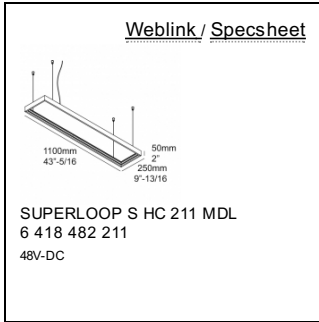

Related references

CONTROL GEAR, BALLAST AND TRANSFORMERS

[Weblink / Specsheet](#)

SMART 48 MODULATOR DIM9
6 300 90 011
48V-DC

Related references

LIGHT ALTERING DEVICES

[Weblink / Specsheet](#)

Ø40mm
Ø1'-9/16

VIZIR HONEYCOMB
473 03 01

[Weblink / Specsheet](#)

Ø40mm
Ø1'-9/16

VIZIR SOFTENING LENS
473 03 04

Related references

FINISH YOUR PRODUCT

**Related references
TO BE USED WITH ...**

SUPERLOOP-HEDRA ON 82715 MDL
6 418 368 821 MDL