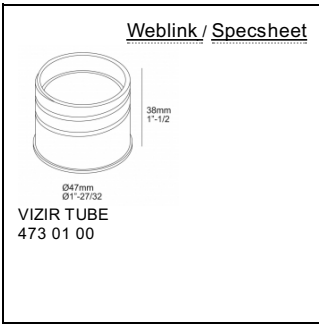

LED Technics: Light source: 570 lm // 6 W // 98 lm/W
 Luminaire: 436 lm // 7 W // 63 lm/W

48V-DC

Class 2 N.a.
 Ada N.a.

Weight: 0.7 LBS
 Protection level: IP20 - suitable for damp locations
 Minimum distance: n.a.

Related references

CONTROL GEAR, BALLAST AND TRANSFORMERS

[Weblink / Specsheet](#)

SMART 48 MODULATOR DIM9
6 300 90 011
48V-DC

Related references

LIGHT ALTERING DEVICES

[Weblink / Specsheet](#)

Ø40mm
Ø1'-9/16

VIZIR HONEYCOMB
473 03 01

[Weblink / Specsheet](#)

Ø40mm
Ø1'-9/16

VIZIR SOFTENING LENS
473 03 04

Related references

FINISH YOUR PRODUCT

**Related references
TO BE USED WITH ...**

SUPERLOOP-HEDRA ON 82715 MDL
6 418 368 821 MDL