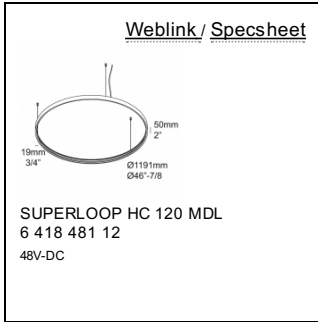

LED Technics: Light source: 570 lm // 6 W // 98 lm/W
 Luminaire: 436 lm // 7 W // 63 lm/W

48V-DC

Class 2 N.a.
 Ada N.a.

Weight: 0.7 LBS
 Protection level: IP20 - suitable for damp locations
 Minimum distance: n.a.

Related references

CONTROL GEAR, BALLAST AND TRANSFORMERS

[Weblink / Specsheet](#)

SMART 48 MODULATOR DIM9
6 300 90 011
48V-DC

Related references

LIGHT ALTERING DEVICES

[Weblink / Specsheet](#)

Ø40mm
Ø1'-9/16

VIZIR HONEYCOMB
473 03 01

[Weblink / Specsheet](#)

Ø40mm
Ø1'-9/16

VIZIR SOFTENING LENS
473 03 04

Related references

FINISH YOUR PRODUCT

**Related references
TO BE USED WITH ...**

SUPERLOOP-HEDRA ON 82715 MDL
6 418 368 821 MDL