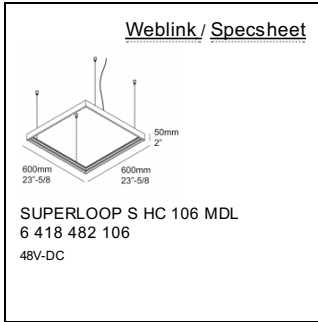

VIZIR HONEYCOMB
473 03 01

[Weblink / Specsheet](#)

Ø40mm
Ø1'-9/16

VIZIR SOFTENING LENS
473 03 04

Related references

FINISH YOUR PRODUCT

**Related references
TO BE USED WITH ...**

SUPERLOOP-HEDRA ON 82715 MDL
6 418 368 821 MDL