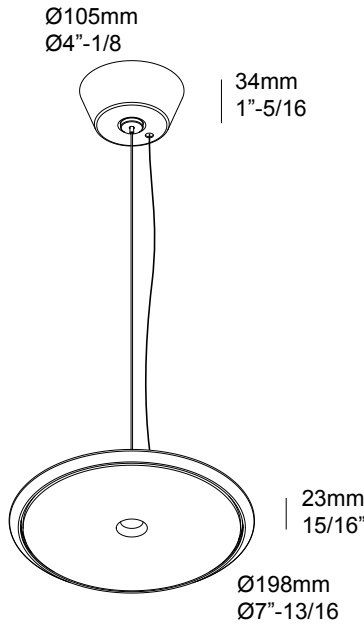

LED 7.1W / 774lm

6 286 68 811 930 ◇
◇ = B

INCL. 1 x CABLE 2 x 18 AWG
INCL. 1 x CABLE SUSP. SINGLE AUTO 5'

2.9 IP20 DAMP

FULL INFO TECHNICAL CHAPTER

OPTIONS

CONTROL GEAR

LED POWER SUPPLY 12"-1/8 x 2"-3/8 x 1"-3/8
24V-DC / 96W
6 300 89 24 96

Application

Ceiling surface suspended
Installation to a standard 4" octagonal junction box
For indoor use only

Color Finish

B - Black

Light Source

One LED White, 7,1W included

Delivered Lumens

642lm at 3000K⁽¹⁾
662lm at 3500K

Power Supply

Electronic power supply 24V-DC(non-dimmable), not included.

Specification features

Surface treated aluminum housing
Suitable for dry or damp locations
Protected against solid objects greater than 12mm | 1/2" → IP20
Weight: 2,9lbs 1,32kg

Dimensions

Height: 23mm = 15/16"
Diameter: Ø198mm = 7"-13/16"

PROJECT INFO

Date _____

Client _____

Project Name _____

Type/Quantity _____