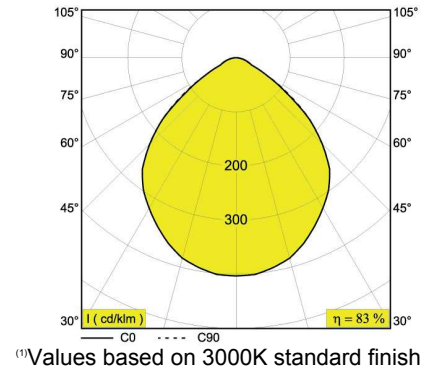

CLASS 2

4"

CRI > 90

NYX

3500 K

LED 7.1W / 798lm

6 286 68 811 950 ◇
◇ = B

3000 K

LED 7.1W / 774lm

6 286 68 811 930 ◇
◇ = B

INCL. 1 x CABLE 2 x 18 AWG
INCL. 1 x CABLE SUSP. SINGLE AUTO 5'

2.9 IP20 DAMP

FULL INFO TECHNICAL CHAPTER

OPTIONS

CONTROL GEAR

LED POWER SUPPLY 12"-1/8 x 2"-3/8 x 1"-3/8
24V-DC / 96W
6 300 89 24 96

Application

Ceiling surface suspended
Installation to a standard 4" octagonal junction box
For indoor use only

Color Finish

B - Black

Light Source

One LED White, 7,1W included

Delivered Lumens

642lm at 3000K⁽¹⁾
662lm at 3500K

Dimensions

Height: 23mm = 15/16"
Diameter: Ø198mm = 7"-13/16"

PROJECT INFO

Date _____

Client _____

Project Name _____

Type/Quantity _____