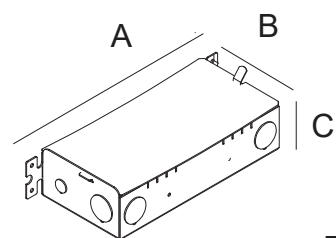

REMOTE POWER SUPPLY

ED1 / ED12:
A: 9"-11/16 x B: 4"5/16 x C: 2"-13/16
A: 246mm x B: 109mm x C: 72mm