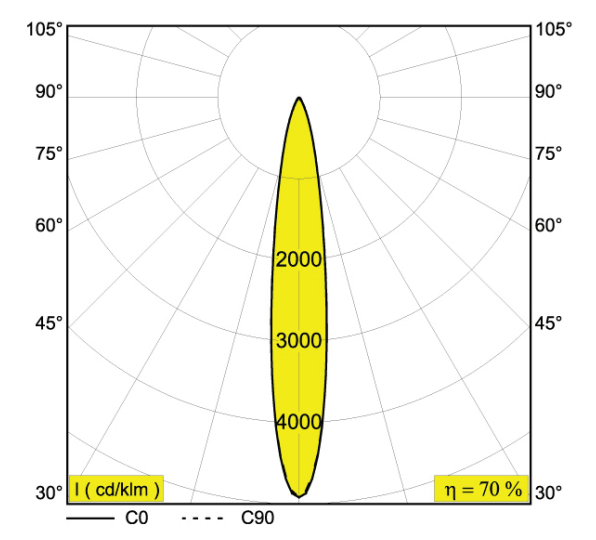

CRI > 90 **NEEDLE 1**

3500 K
2 x LED [E] 4.1W / 420lm / 350mA
2 x LED [E] 6W / 570lm / 500mA
2 x LED [E] 8.7W / 726lm / 700mA

LENS SP 13° **6 25012 9510** ◇
◇ = FG / BBR

LENS SP 33° **6 25012 9520** ◇
◇ = FG / BBR

3000 K
2 x LED [E] 4.1W / 380lm / 350mA
2 x LED [E] 6W / 515lm / 500mA
2 x LED [E] 8.7W / 673lm / 700mA

LENS SP 13° **6 25012 9310** ◇
◇ = FG / BBR

LENS SP 33° **6 25012 9320** ◇
◇ = FG / BBR

2700 K
2 x LED [E] 4.1W / 355lm / 350mA
2 x LED [E] 6W / 481lm / 500mA
2 x LED [E] 8.7W / 629lm / 700mA

LENS SP 13° **6 25012 9210** ◇
◇ = FG / BBR

LENS SP 33° **6 25012 9220** ◇
◇ = FG / BBR

NON ADJUSTABLE
1.3 IP20 DAMP

REQUIREMENT
LED POWER SUPPLY 350 / 500 / 700mA-DC (REMOTE)

⁽¹⁾Values based on 3000K 13° standard finish

Application
Ceiling surface suspended
Installation to a standard 4" octagonal junction box
For indoor use only

Color Finish
BBR - Black Bronze
FG - Flemish Gold

Light Source
Two Max. 8.7W LED included

Delivered Lumens
674lm at 2700K⁽¹⁾ at 500mA / 8821lm at 700mA at 13°
702lm at 2700K⁽¹⁾ at 500mA / 920lm at 700mA at 33°
722lm at 3000K⁽¹⁾ at 500mA / 944lm at 700mA at 13°
702lm at 3000K⁽¹⁾ at 500mA / 986lm at 700mA at 33°
778lm at 3500K⁽¹⁾ at 500mA / 1016lm at 700mA at 13°
810lm at 3500K⁽¹⁾ at 500mA / 1058lm at 700mA at 33°

Power Supply
Remote Installation

Specification features
Housing fabricated of powder coated steel, powder coated steel trim
Suitable for dry and damp location
Weight: 1.3bs