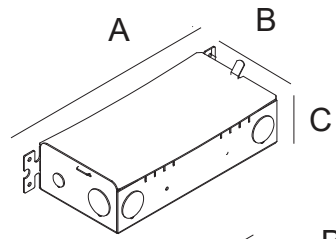

Power Supply

Remote Installation

Specification features

Housing fabricated of powder coated steel, powder coated steel trim  
Suitable for dry and damp location  
Weight: 0.7lbs

PROJECT INFO

Date

---

Client

---

Project Name

---

Type/Quantity

---

REMOTE POWER SUPPLY

ED1 / ED12:  
 A: 9"-11/16 x B: 4"5/16 x C: 2"-13/16  
 A: 246mm x B: 109mm x C: 72mm

ED8 / ED13 / ED7:  
 A: 9"-11/16 x B: 2"-9/32 x C: 2"-1/2  
 A: 246mm x B: 66mm x C: 63mm