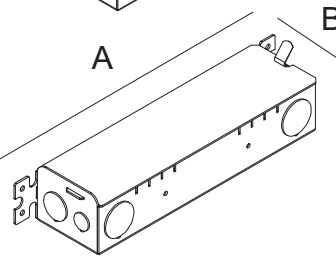

Power Supply

Remote Installation

Specification features

Housing fabricated of powder coated steel, powder coated steel trim  
Suitable for dry and damp location  
Weight: 0.7lbs

PROJECT INFO

Date

---

Client

---

Project Name

---

Type/Quantity

---

REMOTE POWER SUPPLY

ED1 / ED12:  
 A: 9"-11/16 x B: 4"5/16 x C: 2"-13/16  
 A: 246mm x B: 109mm x C: 72mm

ED8 / ED13 / ED7:  
 A: 9"-11/16 x B: 2"-9/32 x C: 2"-1/2  
 A: 246mm x B: 66mm x C: 63mm