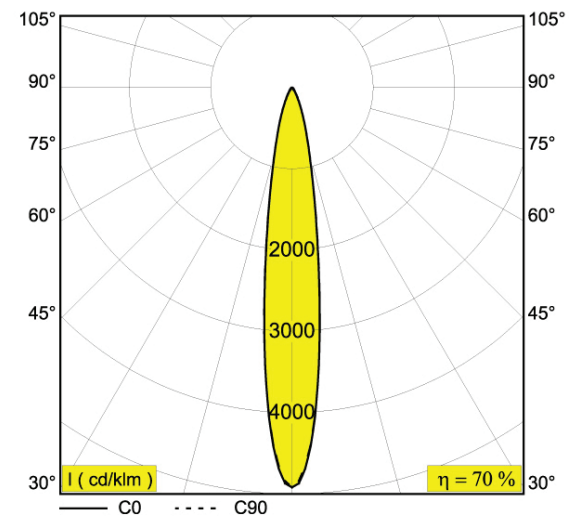

CRI > 90

NEEDLE 1

3500
K

LED [E] 4.1W / 420lm / 350mA
LED [E] 6W / 570lm / 500mA
LED [E] 8.7W / 726lm / 700mA

6 25010 9510 ◇

◇ = FG / BBR

6 25010 9520 ◇

◇ = FG / BBR

3000
K

LED [E] 4.1W / 380lm / 350mA
LED [E] 6W / 515lm / 500mA
LED [E] 8.7W / 673lm / 700mA

6 25010 9310 ◇

◇ = FG / BBR

6 25010 9320 ◇

◇ = FG / BBR

2700
K

LED [E] 4.1W / 355lm / 350mA
LED [E] 6W / 481lm / 500mA
LED [E] 8.7W / 629lm / 700mA

6 25010 9210 ◇

◇ = FG / BBR

6 25010 9220 ◇

◇ = FG / BBR

NON ADJUSTABLE

0.7 IP20 DAMP

REQUIREMENT

LED POWER SUPPLY 350 / 500 / 700mA-DC (REMOTE)

Ø108mm
Ø4"-1/4

⁽¹⁾Values based on 3000K 13° standard finish

Application

Ceiling surface suspended
Installation to a standard 4" octagonal junction box
For indoor use only

Color Finish

BBR - Black Bronze
FG - Flemish Gold

Light Source

One Max. 8.7W LED included

Delivered Lumens

337lm at 2700K⁽¹⁾ at 500mA / 441lm at 700mA at 13°
351lm at 2700K⁽¹⁾ at 500mA / 460lm at 700mA at 33°
361lm at 3000K⁽¹⁾ at 500mA / 472lm at 700mA at 13°
351lm at 3000K⁽¹⁾ at 500mA / 493lm at 700mA at 33°
389lm at 3500K⁽¹⁾ at 500mA / 508lm at 700mA at 13°
405lm at 3500K⁽¹⁾ at 500mA / 529lm at 700mA at 33°

Power Supply

Remote Installation

Specification features

Housing fabricated of powder coated steel, powder coated steel trim
Suitable for dry and damp location
Weight: 0.7lbs

PROJECT INFO

Date

Client

Project Name

Type/Quantity