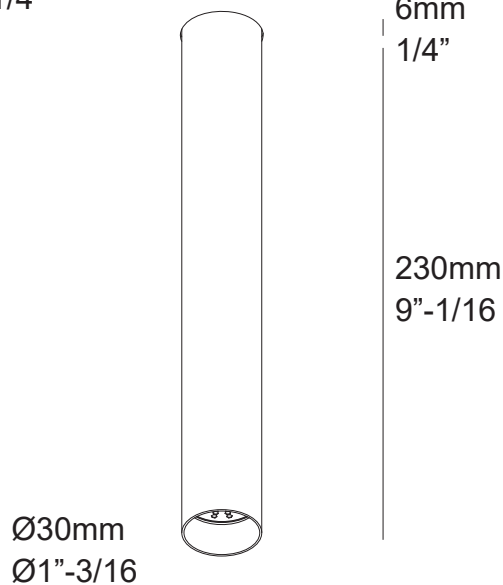

**6 25010 9210** ◇

◇ = FG / BBR

**6 25010 9220** ◇

◇ = FG / BBR

NON ADJUSTABLE

0.7 IP20 DAMP

REQUIREMENT

LED POWER SUPPLY 350 / 500 / 700mA-DC (REMOTE)

Ø108mm  
Ø4"-1/4

<sup>(1)</sup>Values based on 3000K 13° standard finish

Application

Ceiling surface suspended  
Installation to a standard 4" octagonal junction box  
For indoor use only

Color Finish

BBR - Black Bronze  
FG - Flemish Gold

Light Source

One Max. 8.7W LED included

Delivered Lumens

337lm at 2700K<sup>(1)</sup> at 500mA / 441lm at 700mA at 13°  
351lm at 2700K<sup>(1)</sup> at 500mA / 460lm at 700mA at 33°  
361lm at 3000K<sup>(1)</sup> at 500mA / 472lm at 700mA at 13°  
351lm at 3000K<sup>(1)</sup> at 500mA / 493lm at 700mA at 33°  
389lm at 3500K<sup>(1)</sup> at 500mA / 508lm at 700mA at 13°  
405lm at 3500K<sup>(1)</sup> at 500mA / 529lm at 700mA at 33°

---

Project Name

---

Type/Quantity

---

REMOTE POWER SUPPLY

ED1 / ED12:  
 A: 9"-11/16 x B: 4"5/16 x C: 2"-13/16  
 A: 246mm x B: 109mm x C: 72mm

ED8 / ED13 / ED7:  
 A: 9"-11/16 x B: 2"-9/32 x C: 2"-1/2  
 A: 246mm x B: 66mm x C: 63mm