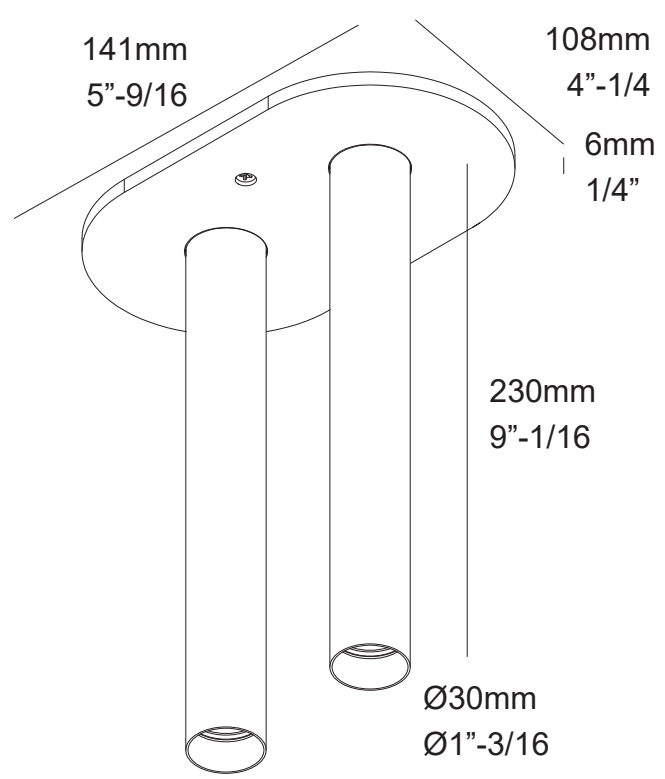

PROJECT INFO

Date _____

Client _____

Project Name _____

Type/Quantity _____