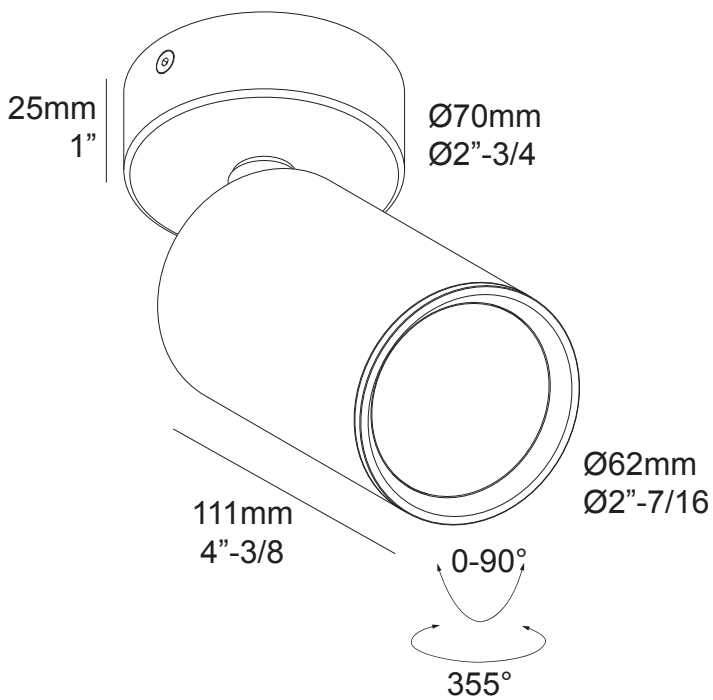

**Power Supply**

Remote Installation

**Specification features**

Housing fabricated of powder coated steel, powder coated steel trim  
Suitable for dry and damp location  
Weight: 1.1 lbs

**PROJECT INFO**

Date \_\_\_\_\_