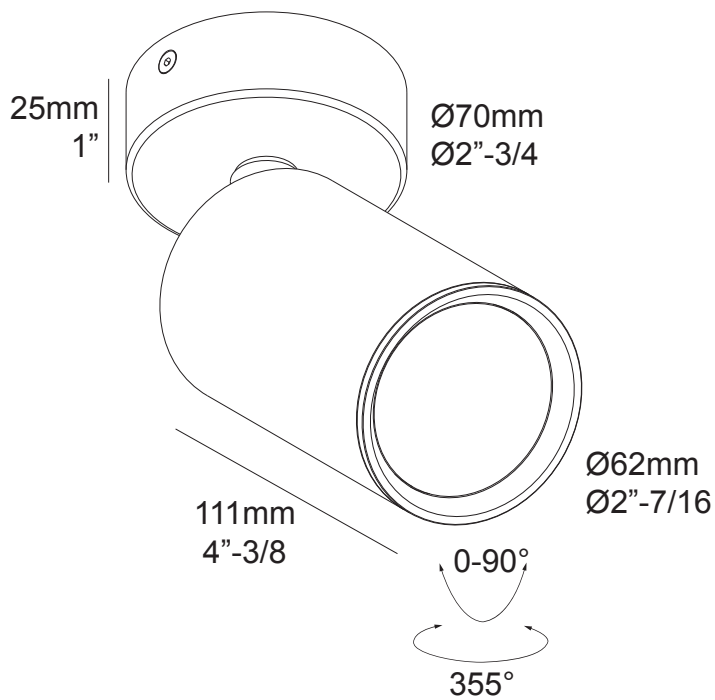

**Power Supply**

Remote Installation

**Specification features**

Housing fabricated of powder coated steel, powder coated steel trim  
Suitable for dry and damp location  
Weight: 1.1 lbs

**PROJECT INFO**

Date