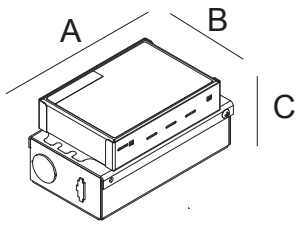

REMOTE POWER SUPPLY

ED1 / ED12:
A:5"-1/8 x B:3" x C:3"
A:131mm x B:76mm x C:76mm