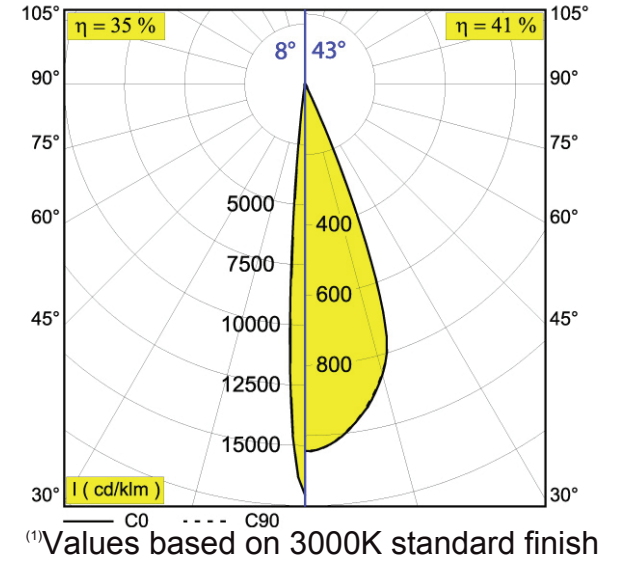

CRI > 90

SPY FOCUS ON LP

3500 K LED [Q] 5.9W / 661lm / 350mA
LED [Q] 8.7W / 914lm / 500mA

FOCUS 8-43° **6 19878 9500** ◇
◇ = B / FBR / FG / W

3000 K LED [Q] 5.9W / 649lm / 350mA
LED [Q] 8.7W / 896lm / 500mA

FOCUS 8-43° **6 19878 9300** ◇
◇ = B / FBR / FG / W

2700 K LED [Q] 5.9W / 606lm / 350mA
LED [Q] 8.7W / 837lm / 500mA

FOCUS 8-43° **6 19878 9200** ◇
◇ = B / FBR / FG / W

ADJUSTABLE 0-90° / 355°

1.1 IP20 DAMP

REQUIREMENT

LED POWER SUPPLY 350 / 500mA-DC (REMOTE)

OPTIONS

- **MUD KIT 1** ▶ **6 207 02 01**
- **COVER PLATE R 118** ▶ **6 204 00 118 B / W**

Application

Finishing section to be used with remote power supply
For indoor use only

Color Finish

- B - Black
- FBR - Flemish Bronze
- FG - Flemish Gold
- W - White

Light Source

One Max. 8.7W LED included

Delivered Lumens

248lm at 2700K⁽¹⁾ at 350mA / 343lm at 500mA
266lm at 3000K⁽¹⁾ at 350mA / 367lm at 500mA
271lm at 3500K⁽¹⁾ at 350mA / 375lm at 500mA

Power Supply

Remote Installation

Specification features

Housing fabricated of powder coated steel, powder coated steel trim
Suitable for dry and damp location
Weight: 1.1 lbs