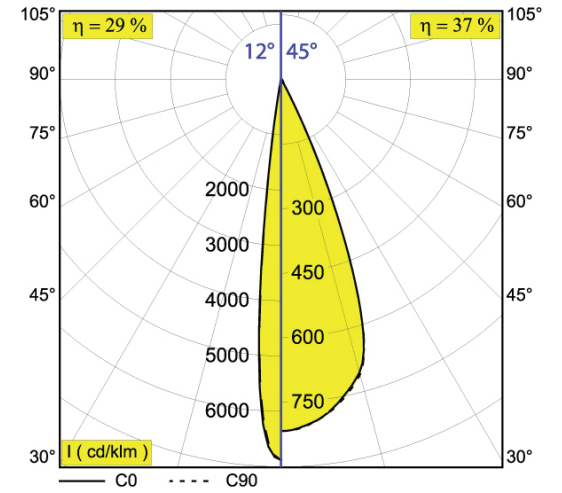

CRI > 90

SPY FOCUS ON MP

3500
K

LED [R] 12.1W / 1462lm / 350mA
LED [R] 17.9W / 2010lm / 500mA

6 19874 9500 ◇
◇ = B / FBR / FG / W

3000
K

LED [R] 12.1W / 1418lm / 350mA
LED [R] 17.9W / 1950lm / 500mA

6 19874 9300 ◇
◇ = B / FBR / FG / W

2700
K

LED [R] 12.1W / 1364lm / 350mA
LED [R] 17.9W / 1874lm / 500mA

6 19874 9200 ◇
◇ = B / FBR / FG / W

ADJUSTABLE 0-90° / 355°

1.1 IP20 DAMP

REQUIREMENT

LED POWER SUPPLY 350 / 500mA-DC (REMOTE)

OPTIONS

MUD KIT 1 ▶ **6 207 02 01**

COVER PLATE R 118 ▶ **6 204 00 118 B / W**

⁽¹⁾Values based on 3000K standard finish

Application

Finishing section to be used with remote power supply
For indoor use only

Color Finish

B - Black
FBR - Flemish Bronze
FG - Flemish Gold
W - White

Light Source

One Max. 17.9W LED included

Delivered Lumens

447lm at 2700K⁽¹⁾ at 350mA / 656lm at 500mA
531lm at 3000K⁽¹⁾ at 350mA / 682lm at 500mA
540lm at 3500K⁽¹⁾ at 350mA / 704lm at 500mA

Power Supply

Remote Installation

Specification features

Housing fabricated of powder coated steel, powder coated steel trim
Suitable for dry and damp location
Weight: 1.1 lbs