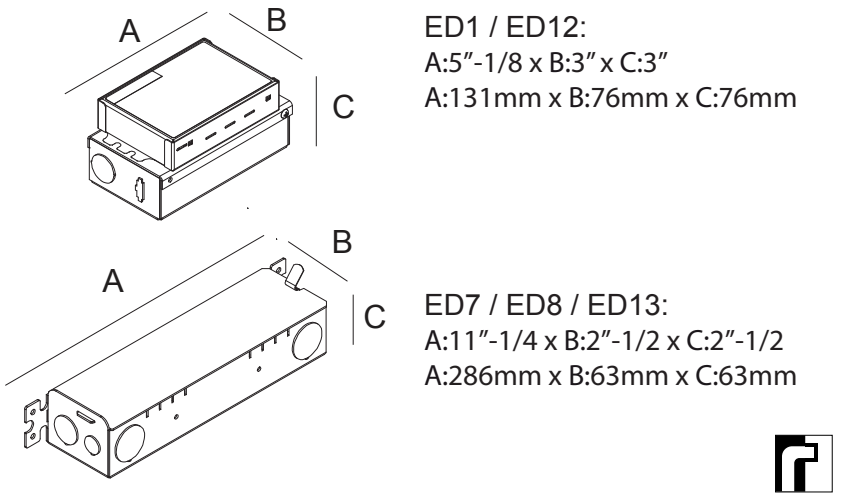

REMOTE POWER SUPPLY

Code	Description	Number
6 300 44 ED1	LED POWER SUPPLY 350mA-DC 19W 0-10V Dim 120-277V Remote	1
6 300 45 ED1	LED POWER SUPPLY 500mA-DC 25W 0-10V Dim 120-277V Remote	1
6 300 14 ED7	LED POWER SUPPLY Multi-Power 15W 0-10V Push Dim 120-277V Remote	1 / 0 / -
6 300 62 ED8	LED POWER SUPPLY 500mA-DC 23W Mains Dim 120V Remote	1
6 300 70 ED12	LED POWER SUPPLY 350mA-DC 13W Hi-Lume 2-Wire² 120V Remote	1
6 300 41 ED13	LED POWER SUPPLY 350mA-DC 19W Hi-Lume EcoSystem¹ 120-277V Remote	1
6 300 51 ED13	LED POWER SUPPLY 500mA-DC 20W Hi-Lume EcoSystem¹ 120-277V Remote	1
6 300 15	LED POWER SUPPLY Multi-Power 15W 120-277V Remote	1 / 0 / -

¹DIMMING: Lutron Hi-lume 1% EcoSystem LED driver with Softon, Fade-to-Black dimming technology - PEQ1E

²DIMMING: Lutron Hi-lume 1% 2-wire (120V forward phase only) - LTEA2W