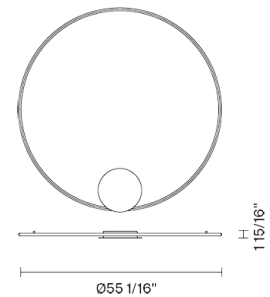

Olympic F45G07A01

Lorenzo Truant

Fixture Type
Project Name

Description

Pendant lamp with white painted aluminium structure and plastic material diffuser.

Voltage
120V/24V

Dimmable
0-10V

Specs
 **DRY**

Light source

LED 1x98W-120°
3000K (2700K delivered)
10600lm (5300 delivered lumens) Cri >90

Notes

277V Available

Included accessories

LED
0-10V Dimmable electronic driver

Weight Lamp

Net: 0 lb

Packaging

Gross weight: 0 lb
Volume: 0 ft³
Number of boxes:

Dimensions

Material

Aluminium - Plastic

Color

White

Other colors available