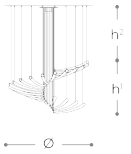

439 / SP20

PULSA SPIRA

DESIGNER

Daniilo De Rossi

DIMENSIONS

Diameter : 100 cm

Height 1: 100 cm

Height 2: 10-100 cm

TYPE

Mounting: Pendant

Environment: Indoor

GLASS / CRYSTAL

Faded White

LIGHT SOURCES AVAILABLE

Temperature: 3000K

Lumen: 3700

Led: 36w

CRI: >80

ELECTRIC INFO

Dimmable: No

Driver: Included

Tension: 230V

Energy class: A++

METAL

Iron Grey

CERTIFICATIONS

MATERIALS

Glass, Metal