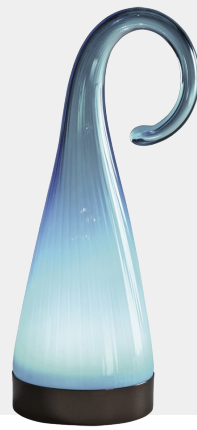

4039/L

LIGEA

Compact cordless table lamp with eight hours of battery life. Striped blown glass diffuser with white or aquamarine shaded finish. Metal structure with iron grey finish. Touch sensor for dimming.

DESIGNER

[Lorenzo Gecchelin](#)