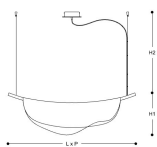

DIMENSIONS

Width: 120 cm
Height: 40 cm
Depth: 4 cm

TYPE

Mounting: Pendant
Environment: Indoor

GLASS / CRYSTAL

Light Blue

AVAILABLE IN

Green

Grey

Amethyst

LIGHT SOURCES AVAILABLE

Temperature: 3000 K
Lumen: 2700
Led: 30w

ELECTRIC INFO

Dimmable: Yes
Driver: Included
Tension: 230V
Energy class: A++

METAL

Iron Grey

CERTIFICATIONS

ERL CE LED

MATERIALS

Metal, Glass