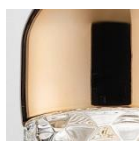

Available colors

RO
Rose Gold