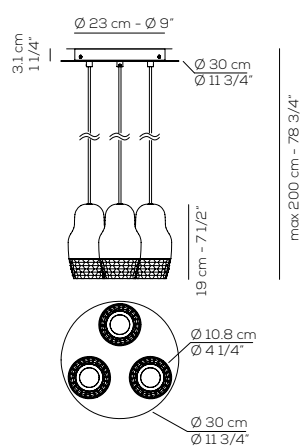

US FEDOR 3

Design by Dima Loginoff

Collection consisting of recessed downlight and suspended lamps. Available in several colors and sizes. LED light source with GU10 fitting.

Typology: SUSPENDED LAMP

Ratings

- GU10
- Downlight
- Installs over 4 in. octagonal J-box (support independently)
- Supply voltage 120 V AC
- Switch mode: on-off
- Aluminum/glass shade

US FEDOR 3

lb 10.05 ft³ 3 2.119

Product code composition