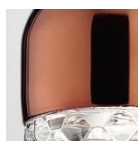

US FEDOR 3

Design by Dima Loginoff

Collection consisting of recessed downlight and suspended lamps. Available in several colors and sizes. LED light source with GU10 fitting.

Typology: SUSPENDED LAMP

Ratings

FEDORA

Type	Article	Colours	Finish	Source
US	FEDOR 3	<p>RO rose gold + glass</p> <p>BR bronze + glass</p> <p>CR chrome + glass</p>	<p>BC white varnished metal</p>	<p>GU1 GU10 LED 3 x 7W included diffused beam 3000K</p>

DRY LOCATION **CR180** **120VAC** **LED** **1050 lm** **50 lm/W**
 example composition code **US FEDOR 3 RO BC GU1**

Available colors

RO
Rose Gold

BR
Bronze

CR
Chrome

CUSTOMER _____ NOTES _____

USFEDOR3_ _BCGU1