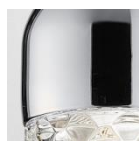

US FEDOR 3

Design by Dima Loginoff

Collection consisting of recessed downlight and suspended lamps. Available in several colors and sizes. LED light source with GU10 fitting.

Typology: SUSPENDED LAMP

Ratings

FEDORA

Type	Article	Colours	Finish	Source
US	FEDOR 3	<p>RO rose gold + glass</p> <p>BR bronze + glass</p> <p>CR chrome + glass</p>	<p>BC white varnished metal</p>	<p>GU1 GU10 LED 3 x 7W included diffused beam 3000K</p>

DRY LOCATION **CR180** **120VAC** **LED** **1050 lm** **50 lm/W**
 example composition code **US FEDOR 3 RO BC GU1**

Available colors

RO
Rose Gold

BR
Bronze

CR
Chrome

CUSTOMER _____ NOTES _____

USFEDOR3_ _BCGU1