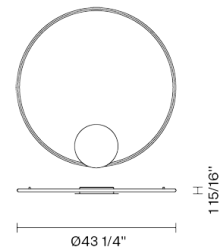

Olympic F45G05A01

Lorenzo Truant

Fixture Type
Project Name

Description

Wall/ceiling lamp with white painted aluminium structure and plastic material diffuser.

Voltage
120V/24V

Dimmable
0-10V

Specs
 **DRY**

Light source

LED 1x76W-120°
3000K (2700K delivered)
8250lm (4125 delivered lumens) Cri >90
0-10V Dimming

Notes

277V Available

Included accessories

LED
0-10V Dimmable electronic driver

Weight Lamp

Net: 0 lb

Packaging

Gross weight: 0 lb
Volume: 0 ft³
Number of boxes:

Dimensions

Material

Aluminium - Plastic

Color

White

Other colors available