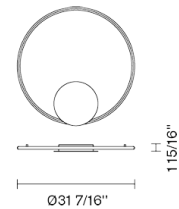

Olympic
F45G03A01

Lorenzo Truant

Fixture Type
Project Name

Description

Wall/ceiling lamp with white painted aluminium structure and plastic material diffuser.

Voltage
120V/24V

Dimmable
0-10V

Specs
 **DRY**

Light source

LED 1x56W-120°
3000K (2700K delivered)
6000lm (3000 delivered lumens) Cri >90

Notes

277V Available

Included accessories

LED
0-10V Dimmable electronic driver

Weight Lamp

Net: 0 lb

Packaging

Gross weight: 0 lb
Volume: 0 ft³
Number of boxes:

Dimensions

Material

Aluminium - Plastic

Color

White

Other colors available