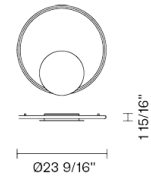

Olympic
F45G01A01

Lorenzo Truant

Fixture Type
Project Name

Dimensions

Description
Wall/ceiling lamp with white painted aluminium structure and plastic material diffuser.

Voltage 120V/24V
Dimmable 0-10V
Specs **DRY**

Light source
LED 1x45W-120°
3000K (2700K delivered)
4500lm (2250 delivered lumens) Cri >90

Notes
277V Available

Included accessories
LED
0-10V Dimmable electronic driver

Weight Lamp
Net: 0 lb

Packaging
Gross weight: 0 lb
Volume: 0 ft³
Number of boxes: