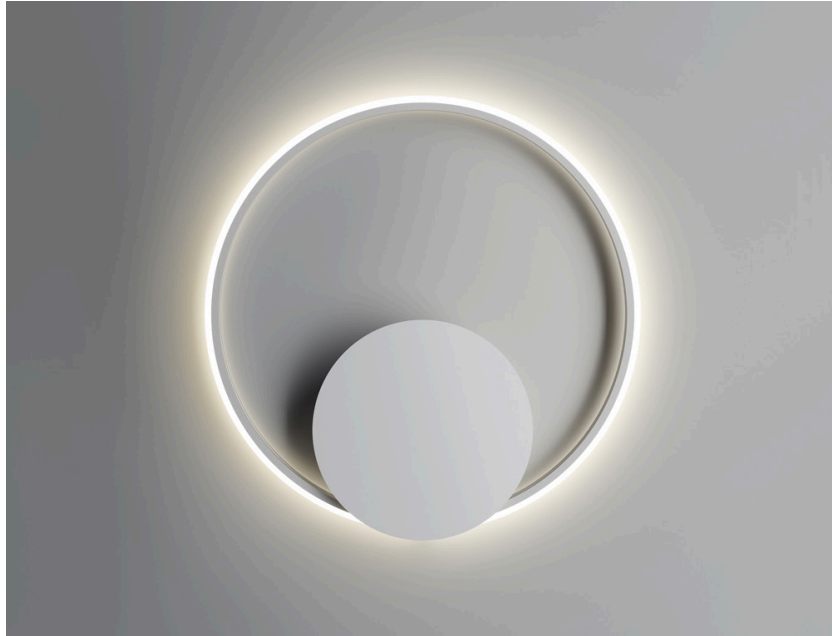

Olympic
F45G01A01

Lorenzo Truant

Fixture Type
Project Name

Dimensions

Description
Wall/ceiling lamp with white painted aluminium structure and plastic material diffuser.

Voltage 120V/24V
Dimmable 0-10V
Specs **DRY**

Light source
LED 1x45W-120°
3000K (2700K delivered)
4500lm (2250 delivered lumens) Cri >90

Notes
277V Available

Included accessories
LED
0-10V Dimmable electronic driver

Weight Lamp
Net: 0 lb

Packaging
Gross weight: 0 lb
Volume: 0 ft³
Number of boxes:

Material
Aluminium - Plastic

Color
 White

Other colors available
Check online www.fabbian.us

In the same family

Pendant Multiple pendant