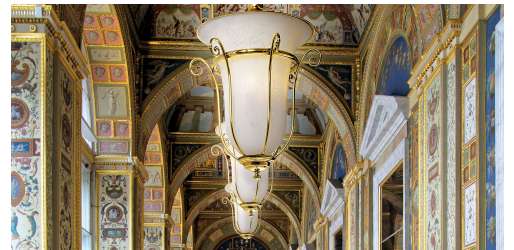

# Elena

1977/3

Shaded brass finish pendant with scavo glass

∅ 50 cm      I 70 cm      18 Kg

3x max 42W      E14

## The Elena series

Simple and elegant lantern in excavated glass and shaded brass.

Available finishing