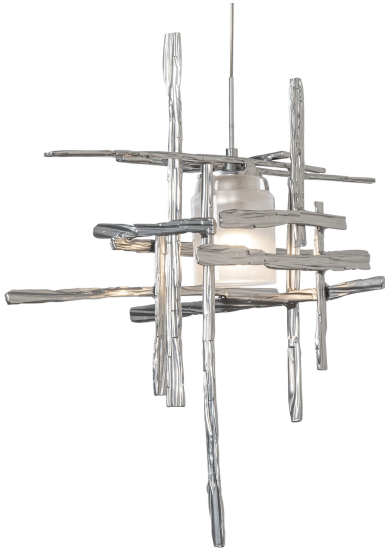

PRODUCT SPECIFICATIONS

Tura Frosted Glass Low Voltage Mini Pendant

Base Item #161185
 Configured Item #161185-1007
 161185-SKT-STND-85-YC0305

FINISH Sterling - 85	GLASS Option Not Available
CANOPY STYLE Single	OVERALL HEIGHT Standard: 18.00" - 80.00"
LAMPING Incandescent	

OPTIONS

FINISH	GLASS	CANOPY STYLE	OVERALL HEIGHT
Bronze - 05 Dark Smoke - 07 Black - 10 Oil Rubbed Bronze - 14 Natural Iron - 20 Vintage Platinum - 82 Soft Gold - 84 Sterling - 85 Modern Brass - 86	Option Not Available	Single	18.00" - 80.00"
LAMPING Incandescent			

SPECIFICATIONS

Tura Frosted Glass Low Voltage Mini Pendant
 Base Item #: 161185
 Configured Item #: 161185-1007
 161185-SKT-STND-85-YC0305

Adjustable height cable-hung pendant light with a frosted opal glass shade.

- Handcrafted to order by skilled artisans in Vermont, USA
- Lifetime Limited Warranty when installed in residential setting
- Sloped ceiling adaptable to 45 degrees (cable)
- Includes adjustable cable and canopy kit