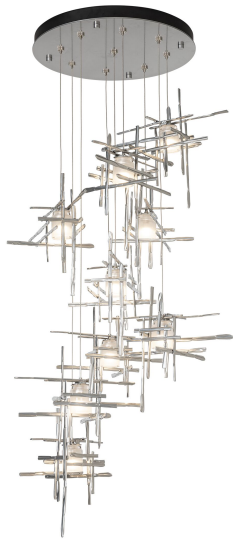

HUBBARDTON FORGE.

PRODUCT SPECIFICATIONS

Tura 9-Light Frosted Glass Round Pendant

Base Item #131109
 Configured Item #131109-1014
 131109-SKT-STND-85-YC0305

FINISH Sterling - 85	GLASS Option Not Available
OVERALL HEIGHT Standard: 30.00" - 80.00"	LAMPING Incandescent

OPTIONS

FINISH	GLASS	OVERALL HEIGHT	LAMPING
Bronze - 05 Dark Smoke - 07 Black - 10 Oil Rubbed Bronze - 14 Natural Iron - 20 Vintage Platinum - 82 Soft Gold - 84 Sterling - 85 Modern Brass - 86	Option Not Available	30.00" - 130.00" 30.00" - 80.00"	Incandescent

SPECIFICATIONS

Tura 9-Light Frosted Glass Round Pendant
 Base Item #: 131109
 Configured Item #: 131109-1014
 131109-SKT-STND-85-YC0305

Multi-port suspension cluster pendant with nine low voltage pendants suspended from a single canopy. Features frosted opal glass shades. Choose a finish for the fixture and the canopy faceplate. The upper canopy can will always be black.

- Handcrafted to order by skilled artisans in Vermont, USA
- Lifetime Limited Warranty when installed in residential setting
- Includes adjustable cable and canopy kit

Dimensions	
Height	15.00"
Diameter	29.60"
Product Weight	31.60 lbs
Overall Height	30.00" to 80.00"
Canopy	20.5" OD