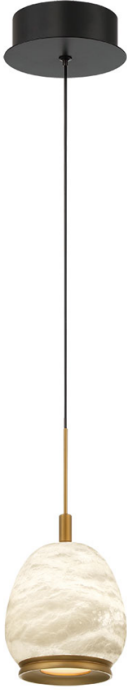

Lucidata, 1 Light LED Pendant, Matte Black

Specifications:

Model#: 12135-02
Finish: Matte Black
Glass/Shade: D5" x H5.75"
Material: Iron+Aluminum+Marble
Dimension: D5.5" x H10.75"
Lamping: Integrated LED
Wattage: 1 x 10W
Voltage: 120V
Color Temperature: 3000K
CRI: 90
Delivered Lumen: 500lm
Dimmable: Yes
Max. Height: 107"
Canopy Dimension: D5.5" x H2"
Product Weight: 4.42 lbs.