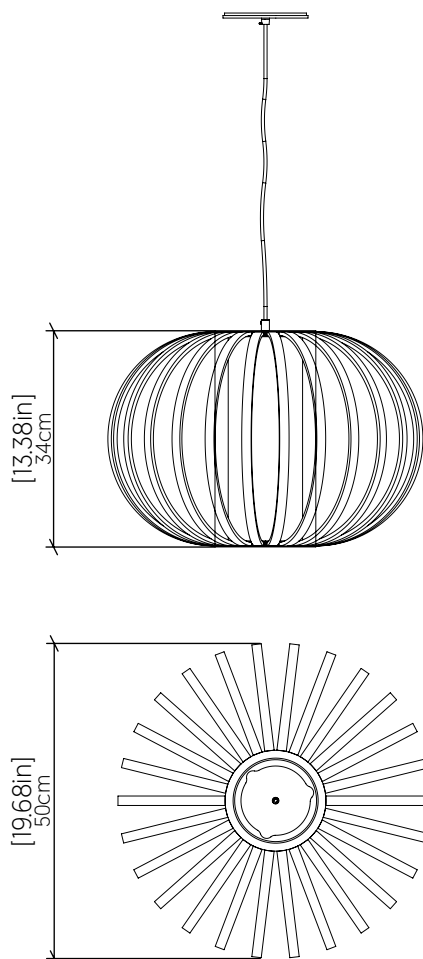

# 1494 [E-26]

Name: Balloon Accord Pendant 1494  
 Collection: Balloon  
 Application: Pendant  
 Construction: Natural Wood Veneer, MDF and Cotton shade

## Specifications

Light Source: 1x E26 25W 120v-277v  
 Driver Location: N/A  
 Color Temperature: Lamp Dependent  
 Dimming Option: Lamp Dependent  
 CRI: Lamp Dependent  
 Delivered Lumens: Lamp Dependent  
 Total Power: Lamp Dependent  
 Input Voltage: 120V-240V  
 Input Frequency: 60 Hz  
 Canopy Dimension: H0.8cm Ø13,5cm / H0.31" Ø5.31"  
 Height Adjustment Limit: 10'

## Fixture Image

## Technical Drawing