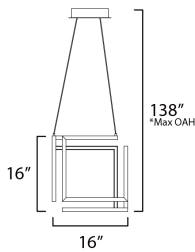

PRODUCT DESCRIPTION

A cubist work of art, the Penrose collection carefully calculates the structural form of a cube space when corners do not meet. This tracery of this shape is emphasized by its dedicated LED light source housed within aluminum channels and then cast in various directions. Available in Matte Black or Gold, this series is a feat of human engineering in design. Translating a mathematical challenge into a sculptural work of art with the function of delivering light to interior spaces.

MEASUREMENTS

DIMENSION : 16" L x 16" W x 16" H
 MAX OAH : 138" OAH
 HANGING WEIGHT : 8.16 lb

LAMPING

INPUT VOLTAGE : V
 LUMENS : 2,700 Rated (1,700 Del.)
 BULB : 1 x 54W LED DC Integrated , 54W Total
 BULB INCLUDED : (Integrated)
 CRI : 90 CRI
 COLOR_TEMP : 3000K