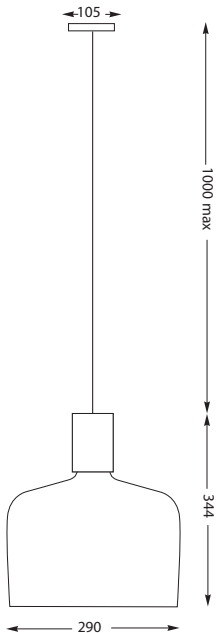

ANTENNA ARIK LEVY

REFERENCE 20019 ● 20022 ●
 REFERENCE 20020 ○ 20345 ● 20581 ●
 REFERENCE 20021 ● 20798 ●

DIMENSIONS

HEIGHT 34.4 cm
 WIDTH 29 cm
 DEPTH 29 cm
 WEIGHT 1.5 kg
 CANOPY Ø13 cm ht. 2.5cm
 CABLE LENGHT 100 cm

MATERIALS

LAMPSHADE metal wire
 CANOPY metal
 CABLE textile

LIGHTING

BULB E27
 INCLUDED No
 LED COMPATIBLE Yes
 WATTAGE Inc. 60W
 CFL. 32W
 LED. 5-15W
 SWITCH/DIMMER No

COLORS

LAMPSHADE ● ○ ● ● ● ● ● ●
 CORD ● ○ ● ● ● ● ● ●
 CANOPY ● ○ ● ● ● ● ● ●

PACKAGING

HEIGHT 39 cm
 WIDTH 31 cm
 DEPTH 31 cm
 WEIGHT (WITH BOX) . 2 kg

BOX 1

NORMS

CE yes
 IP 20
 CLASS II