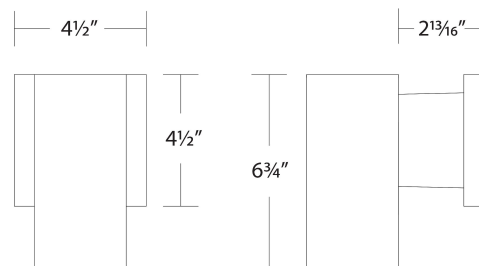

FINISHES:

LINE DRAWING: