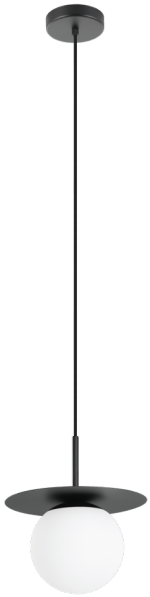

205632A ARENALES

General Information

Material number	205632A
Type	pendant light
Product segment	Indoor
Theme	Crystal & Design

Dimensions

Article Height (in mm)	2180
Article Diameter (in mm)	275
Net Weight (in kg)	1.19

Material & Colour

Enclosure Material	steel
Enclosure Colour	black
Glass/Shade Material	matte-opal glass
Glass/Shade Colour	white

Functionality

Switch Type	without switch
Battery	No

Technical Information

Mains Voltage	120V,60Hz (A)
Operation Voltage	120V
Certificate	ETL/CE
max. Wattage (1)	1X60W

Illuminant 1

Illuminant Type (1)	E26-A19
Illuminant incl. (1)	Exclusive
Socket Type (1)	E26